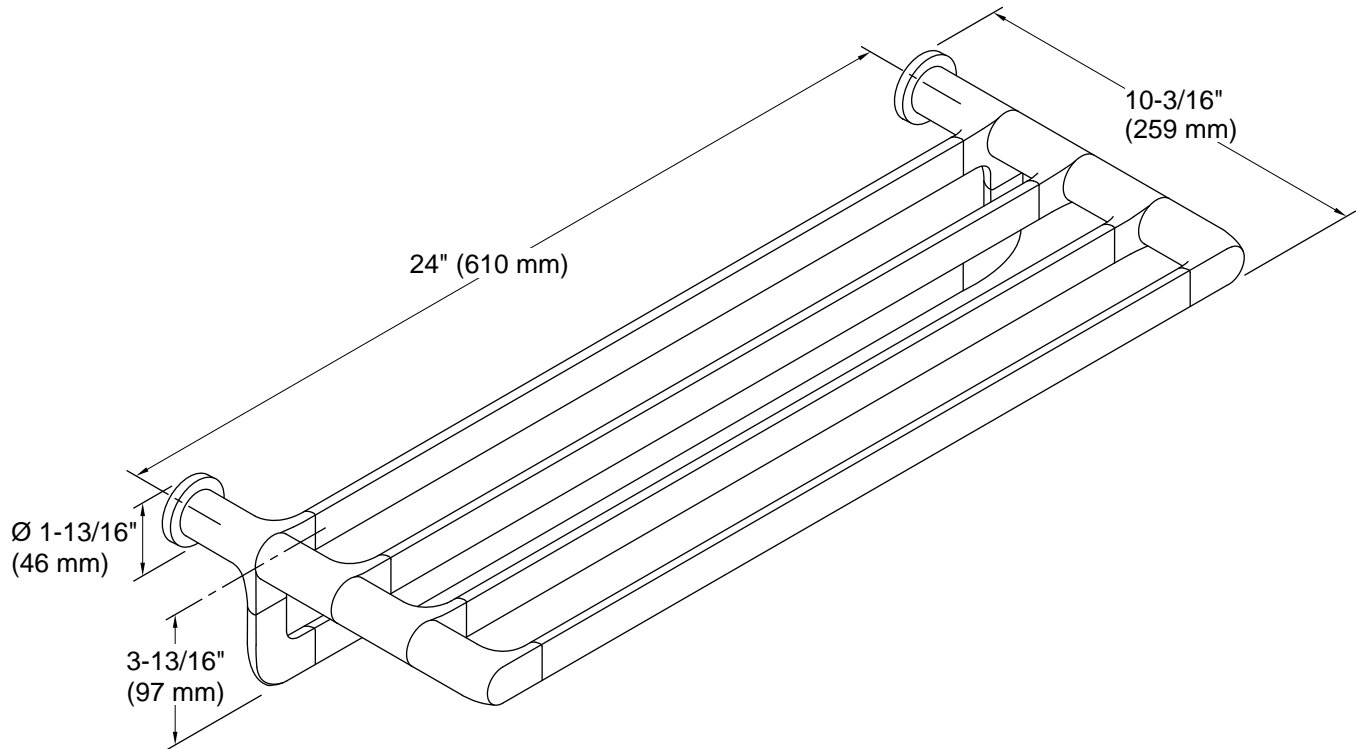

Technical Information

All product dimensions are nominal.

Material: Zinc, Brass

Notes

Install this product according to the installation instructions.

CAUTION: Risk of personal injury. Do not install these products in any area where they are likely to be used inadvertently as a grab bar or support bar. These products are not designed or intended for use as a grab bar or support bar.