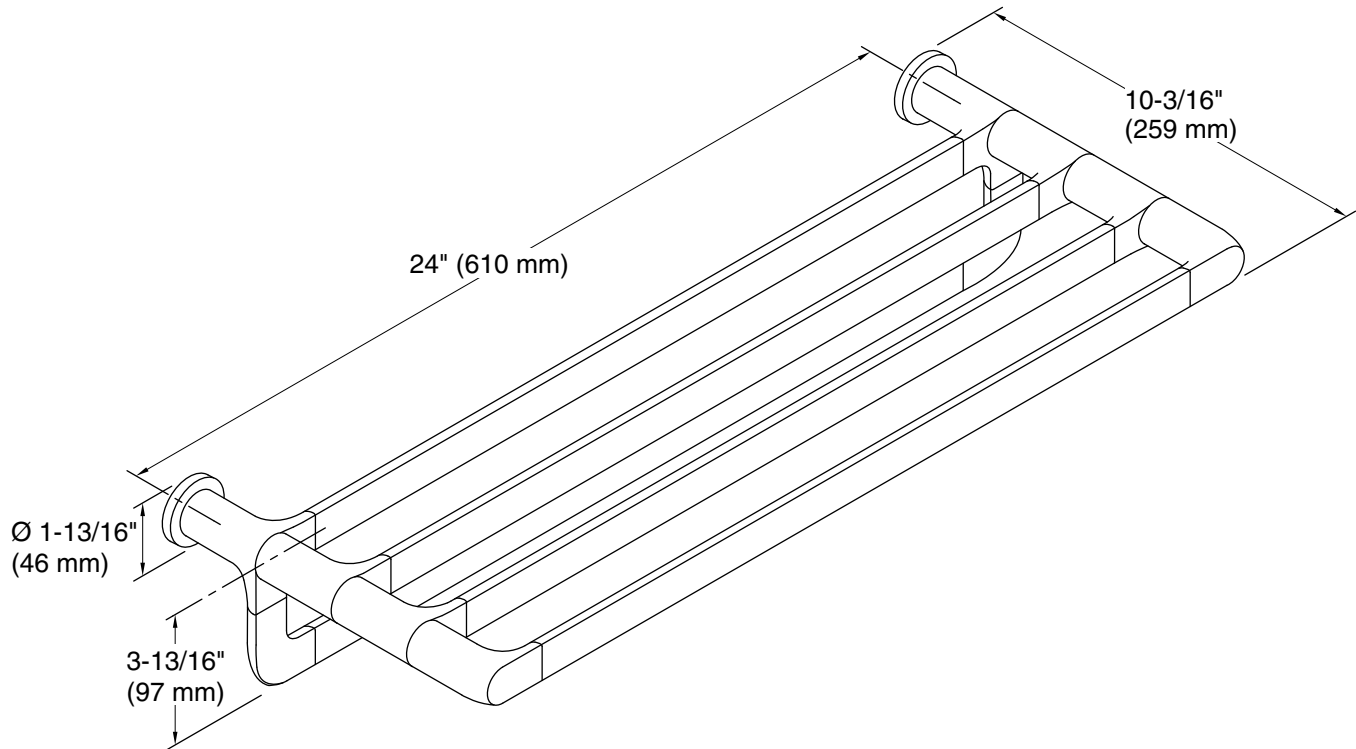

Technical Information

All product dimensions are nominal.

Material: Zinc, Brass

Notes

Install this product according to the installation instructions.

CAUTION: Risk of personal injury. Do not install these products in any area where they are likely to be used inadvertently as a grab bar or support bar. These products are not designed or intended for use as a grab bar or support bar.