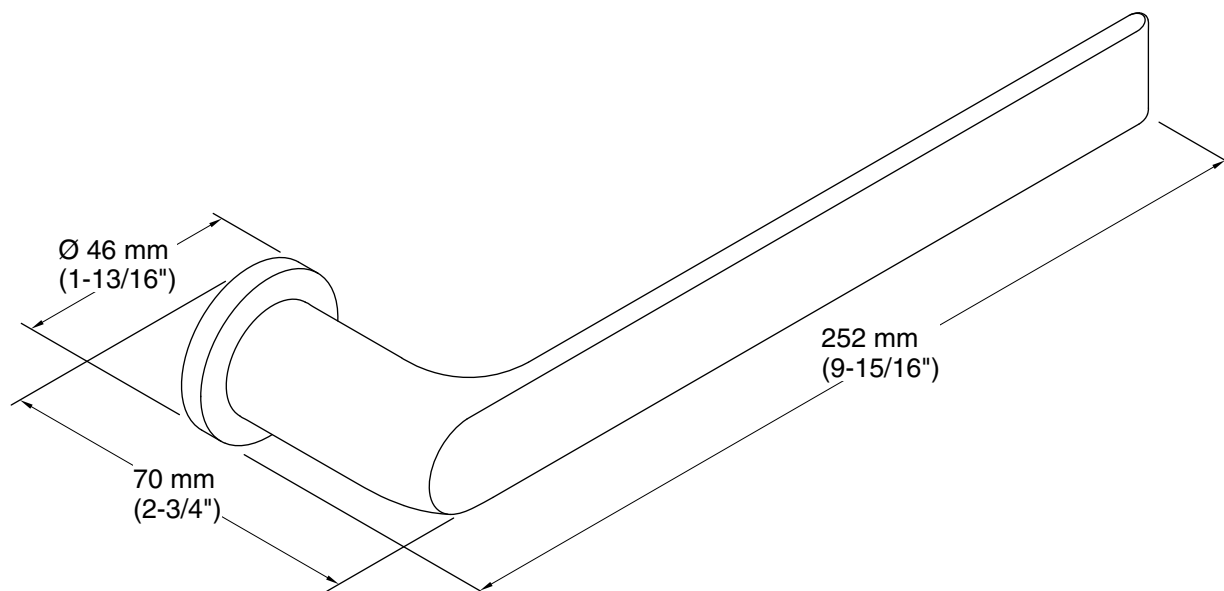

Features

- Metal construction
- Complete range of faucets, accessories and showering components to coordinate a full bathroom
- Includes installation hardware

Material

- KOHLER® finishes resist corrosion and tarnishing

Codes/Standards

None Applicable

See website for detailed warranty information.

Technical Information

All product dimensions are nominal.

Material: Metal

Notes

Install this product according to the installation instructions.