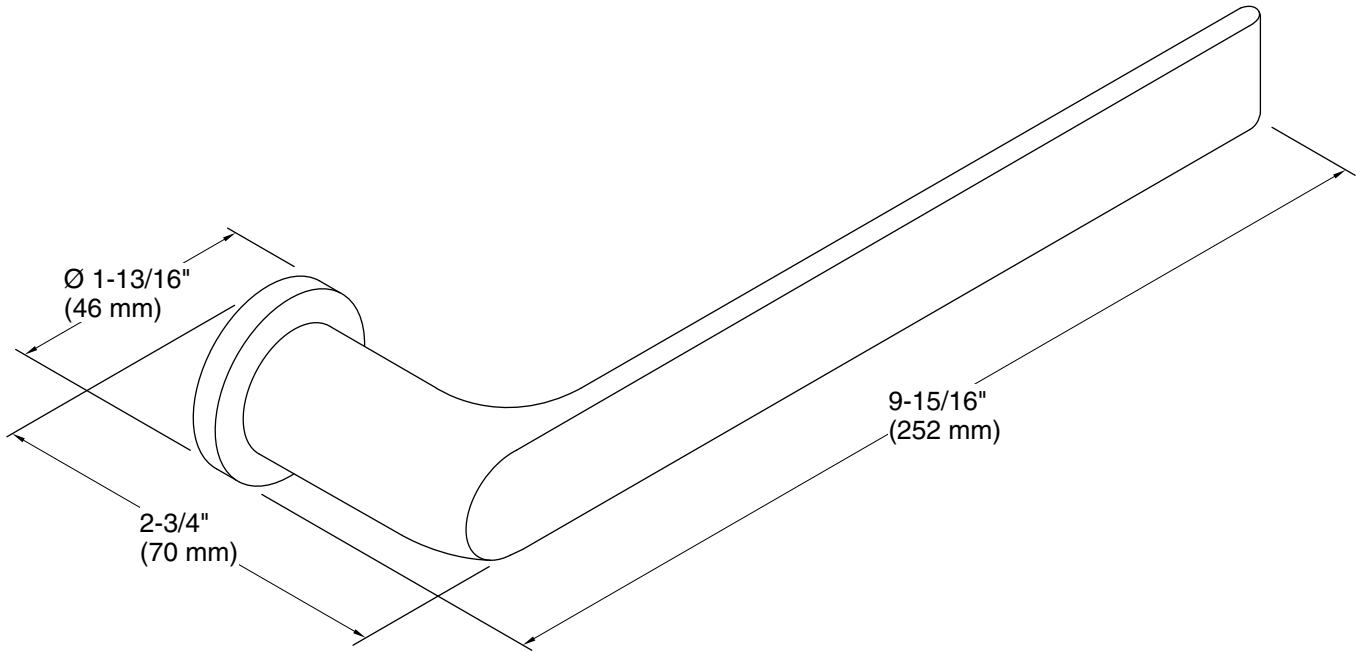

## Features

- 9-15/16" (252 mm) towel arm
- Open-ended design for easy access
- Coordinates with other products in the Avid collection
- Includes installation hardware

### Technical Information

All product dimensions are nominal.

Material: Zinc