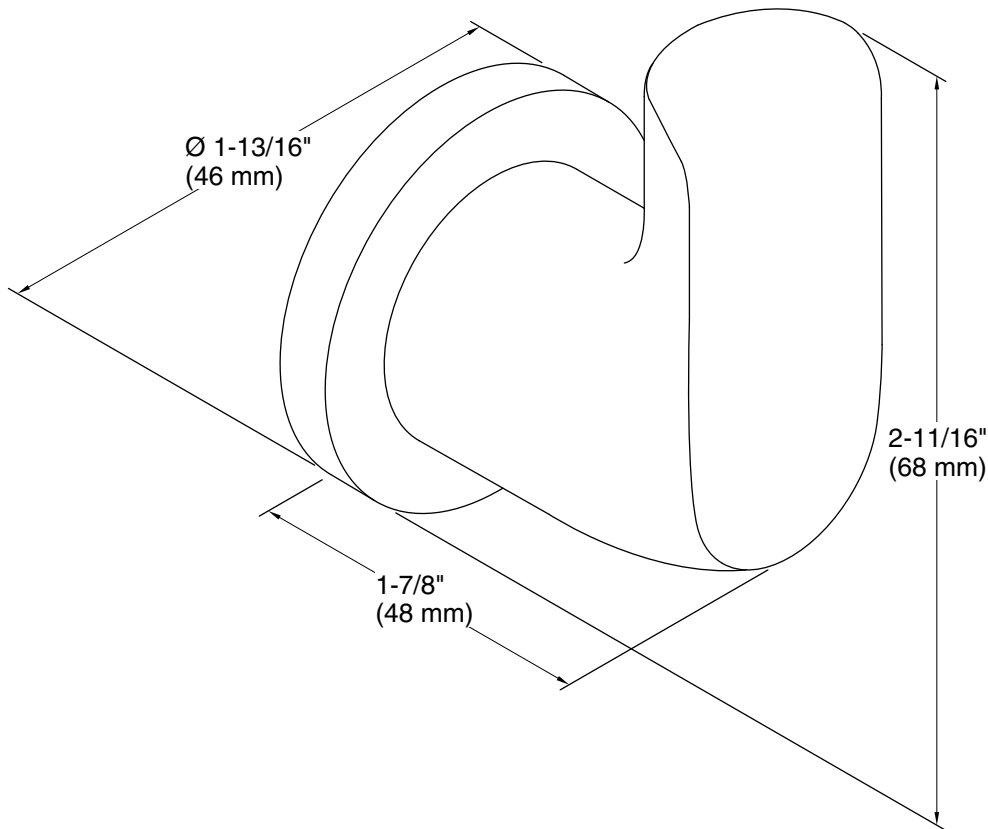

Features

- Robe hook provides convenient hanging storage of robes, towels, and other bath items
- Coordinates with other products in the Avid collection
- Includes installation hardware

Material

- Premium metal construction for durability and reliability
- KOHLER® finishes resist corrosion and tarnishing

Color	Code	Description
	CP	Polished Chrome
	BN	Vibrant® Brushed Nickel
	BL	Matte Black
	2MB	Vibrant® Brushed Moderne Brass

Technical Information

All product dimensions are nominal.

Material: Zinc

Notes

Install this product according to the installation instructions.