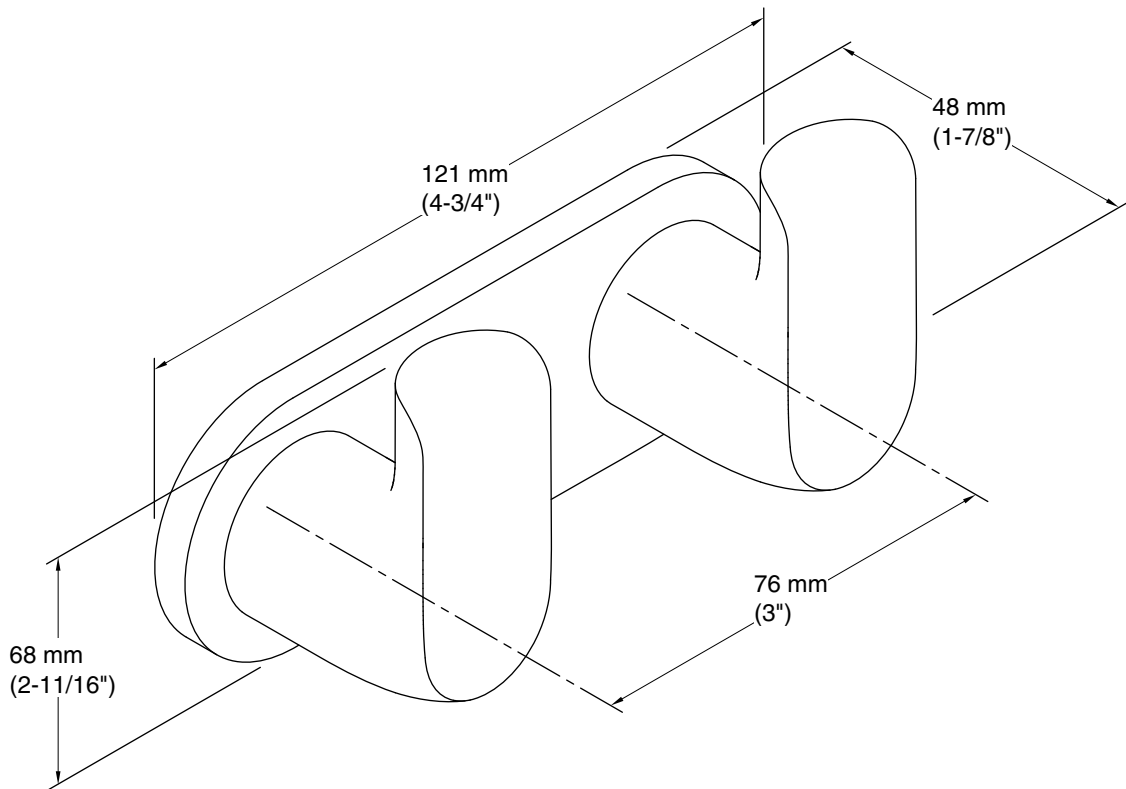

Features

- Metal construction
- Complete range of faucets, accessories and showering components to coordinate a full bathroom
- Includes installation hardware

Material

- KOHLER® finishes resist corrosion and tarnishing

Codes/Standards

None Applicable

See website for detailed warranty information.

Technical Information

All product dimensions are nominal.

Material: Metal

Notes

Install this product according to the installation instructions.