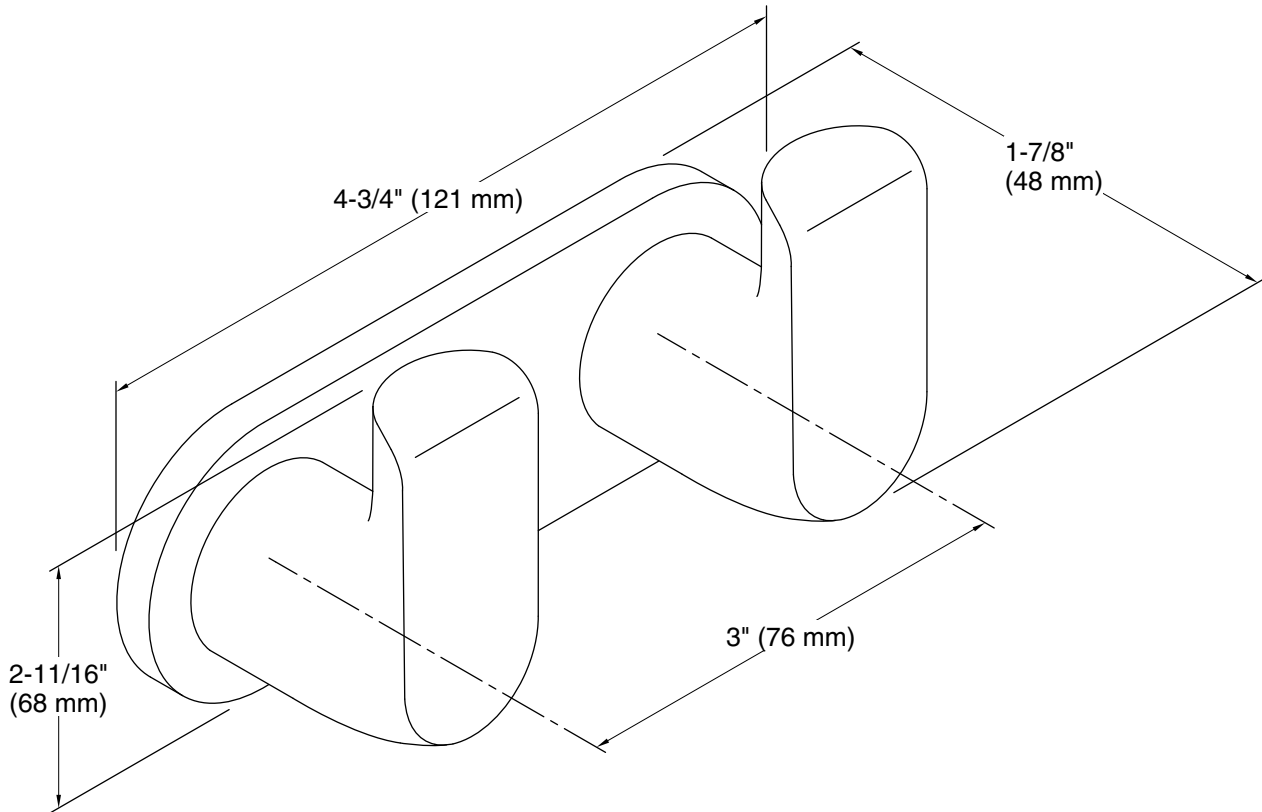

Technical Information

All product dimensions are nominal.

Material: Zinc

Notes

Install this product according to the installation instructions.

CAUTION: Risk of personal injury. Do not install these products in any area where they are likely to be used inadvertently as a grab bar or support bar. These products are not designed or intended for use as a grab bar or support bar.