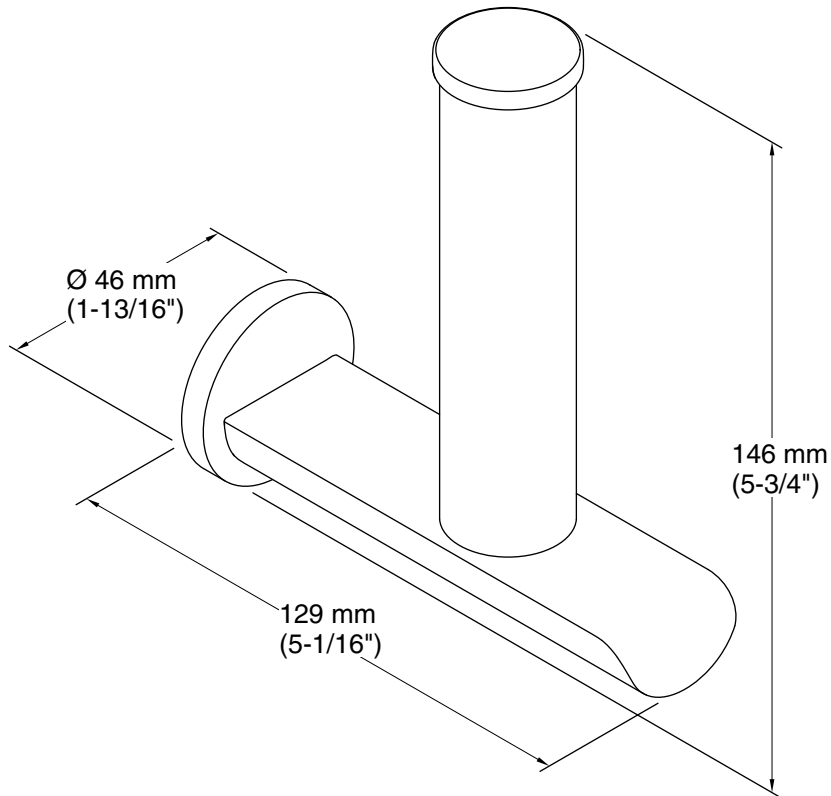

## Features

- Metal construction
- Complete range of faucets, accessories and showering components to coordinate a full bathroom
- Includes installation hardware
- Vertical installation

## Technical Information

All product dimensions are nominal.

Material: Metal