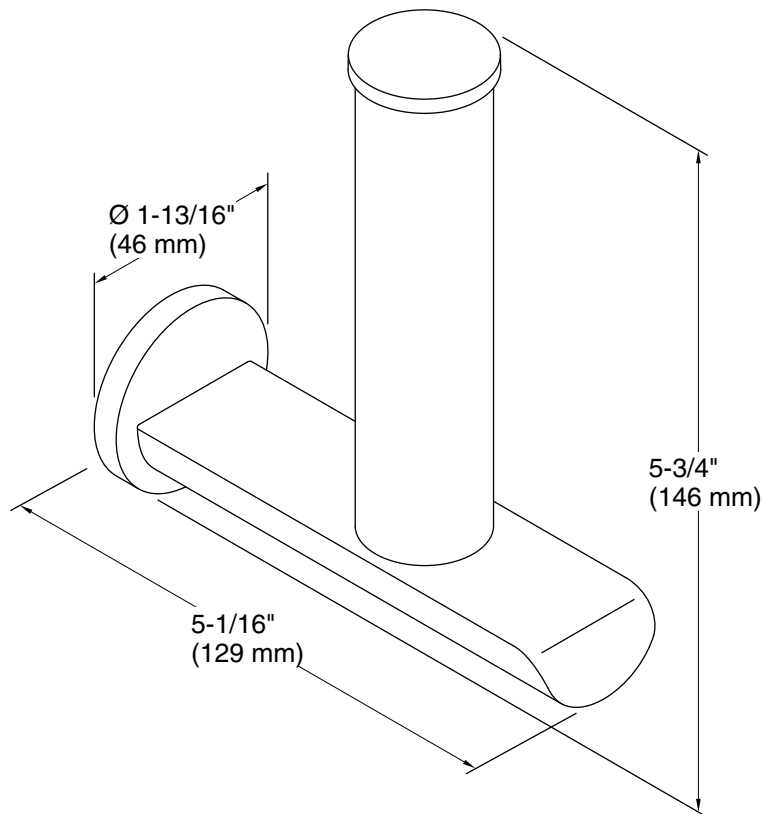

Features

- Vertical holder makes changing toilet paper quick and simple
- Coordinates with other products in the Avid collection
- Includes installation hardware

Material

- Premium metal construction for durability and reliability
- KOHLER® finishes resist corrosion and tarnishing

Color	Code	Description
	CP	Polished Chrome
	BN	Vibrant® Brushed Nickel
	BL	Matte Black
	2MB	Vibrant® Brushed Moderne Brass

Technical Information

All product dimensions are nominal.

Material: Zinc, Brass

Notes