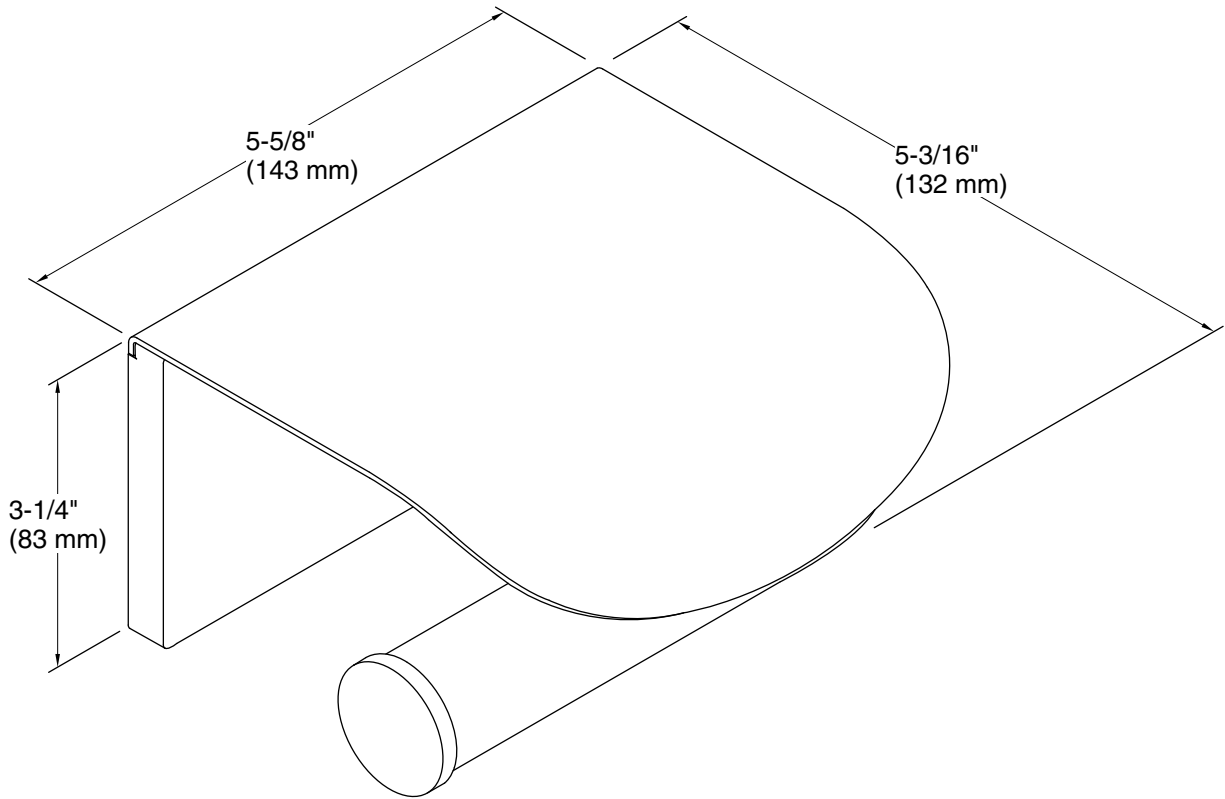

Technical Information

All product dimensions are nominal.

Material: Zinc, Brass

Notes

Install this product according to the installation instructions.

CAUTION: Risk of personal injury. Do not install these products in any area where they are likely to be used inadvertently as a grab bar or support bar. These products are not designed or intended for use as a grab bar or support bar.