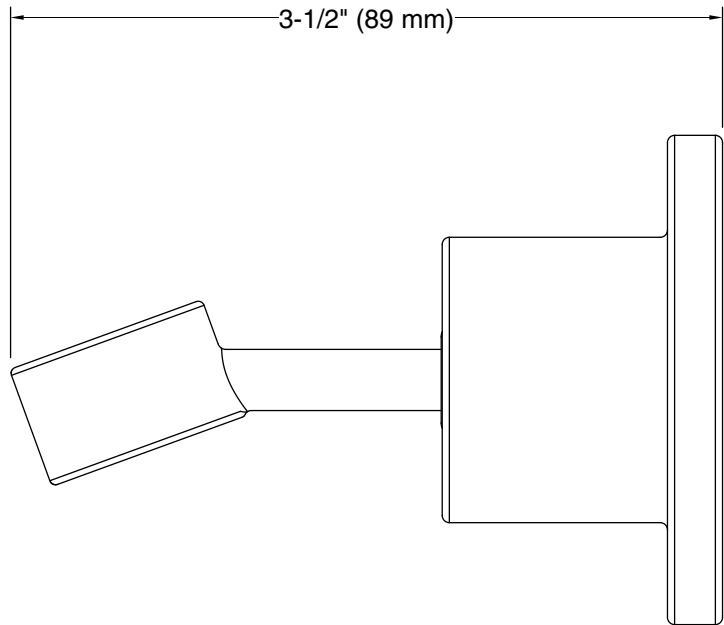

Features

- Handshower holder pivots and rotates to position handshower at desired angle
- Coordinates with Purist® and Stillness® faucets and accessories

Material

- Brass
- KOHLER® finishes resist corrosion and tarnishing

Technical Information

All product dimensions are nominal.

Material: Brass

Notes

Install this product according to the installation guide.