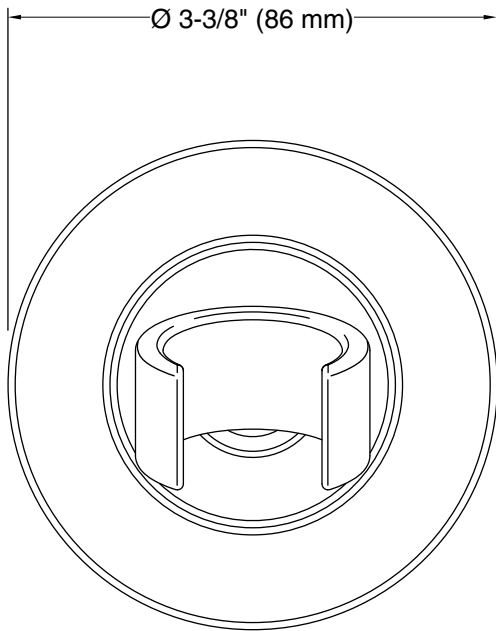

Features

- Handshower holder pivots and rotates to position handshower at desired angle
- Coordinates with Purist® and Stillness® faucets and accessories

Material

- Brass
- KOHLER® finishes resist corrosion and tarnishing

Technical Information

All product dimensions are nominal.

Material: Brass

Notes

Install this product according to the installation guide.