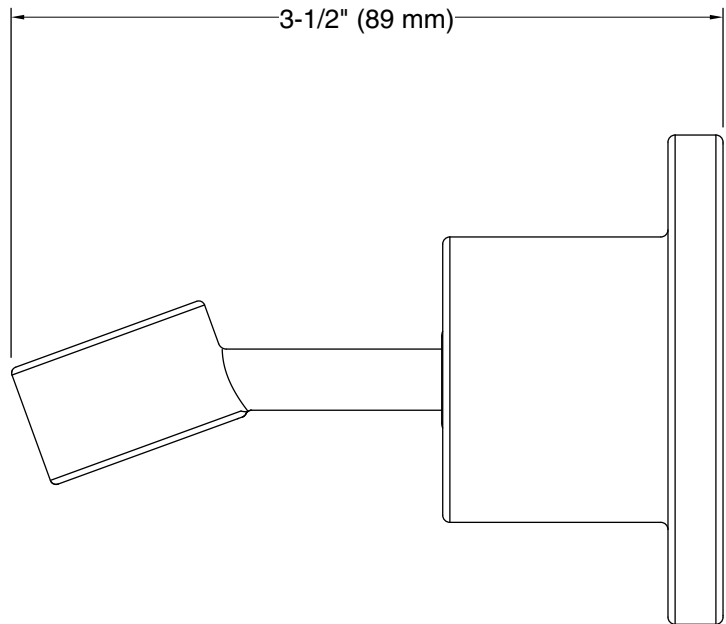

Features

- Handshower holder pivots and rotates to position handshower at desired angle
- Coordinates with Purist® and Stillness® faucets and accessories

Material

- Brass
- KOHLER® finishes resist corrosion and tarnishing

Technical Information

All product dimensions are nominal.

Material: Brass

Notes

Install this product according to the installation guide.