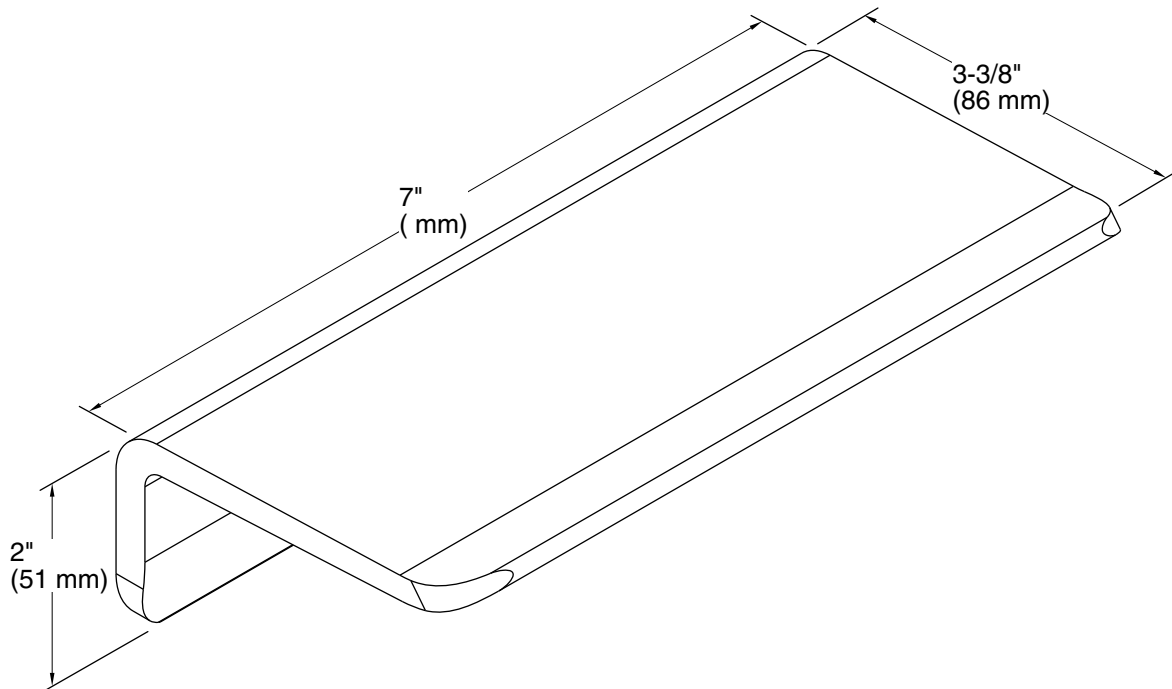

Technical Information

All product dimensions are nominal.

Material: Anodized Aluminum

Notes

Install this product according to the installation guide.

Requires 2x4 backing to be installed.