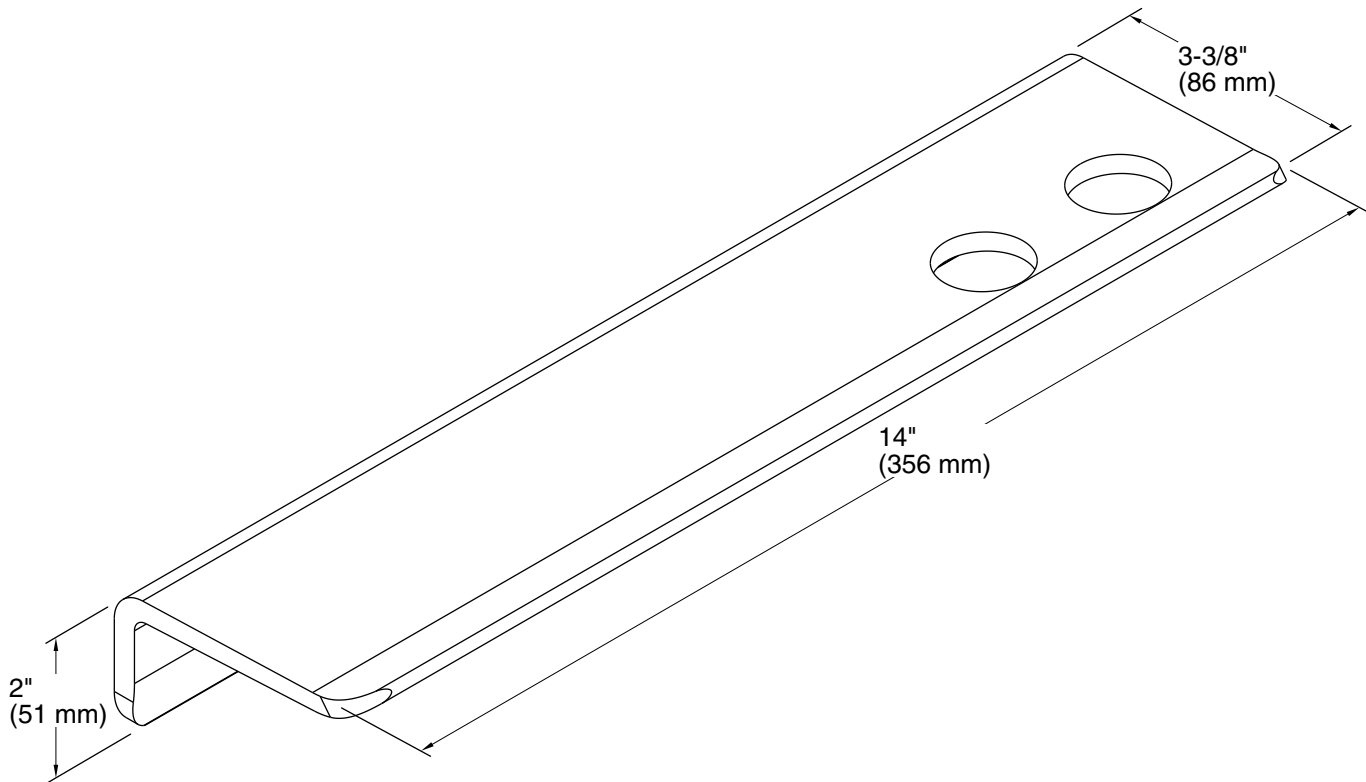

Technical Information

All product dimensions are nominal.

Material: Anodized Aluminum

Notes

Install this product according to the installation guide.

Requires 2x4 backing to be installed.