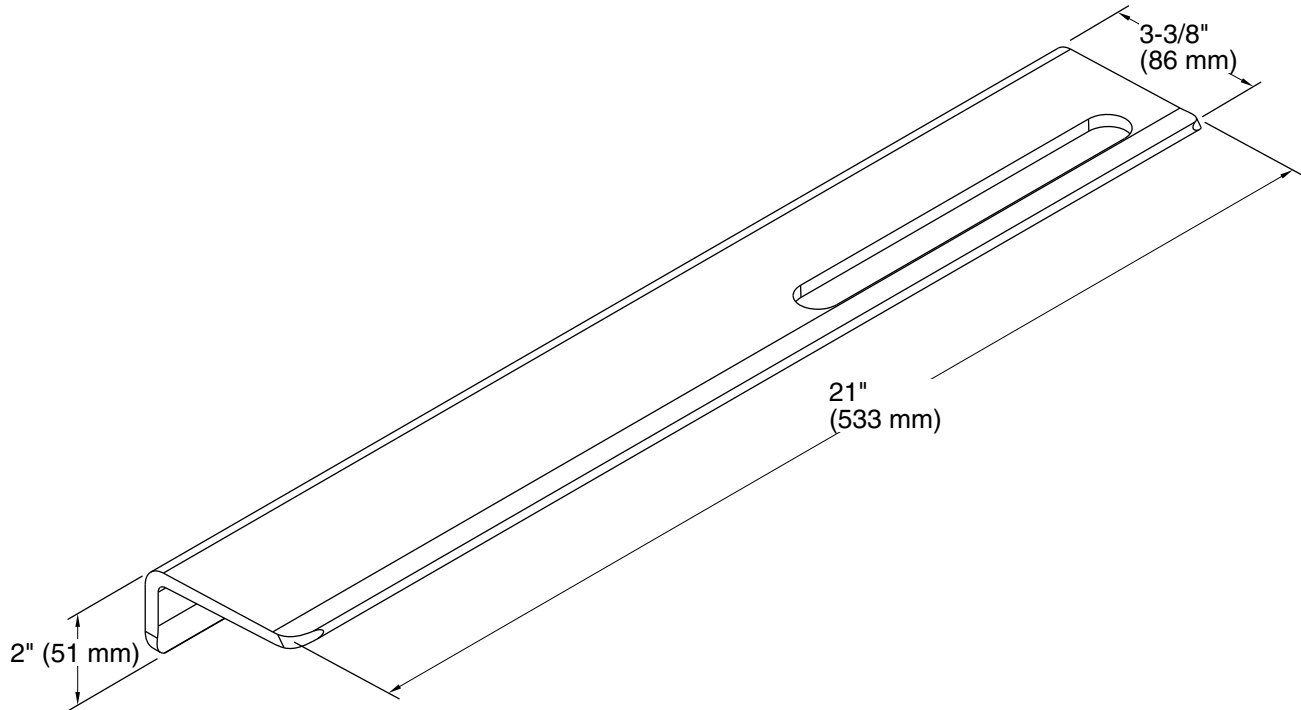

Technical Information

All product dimensions are nominal.

Material: Anodized Aluminum

Notes

Install this product according to the installation guide.

Requires 2x4 backing to be installed.