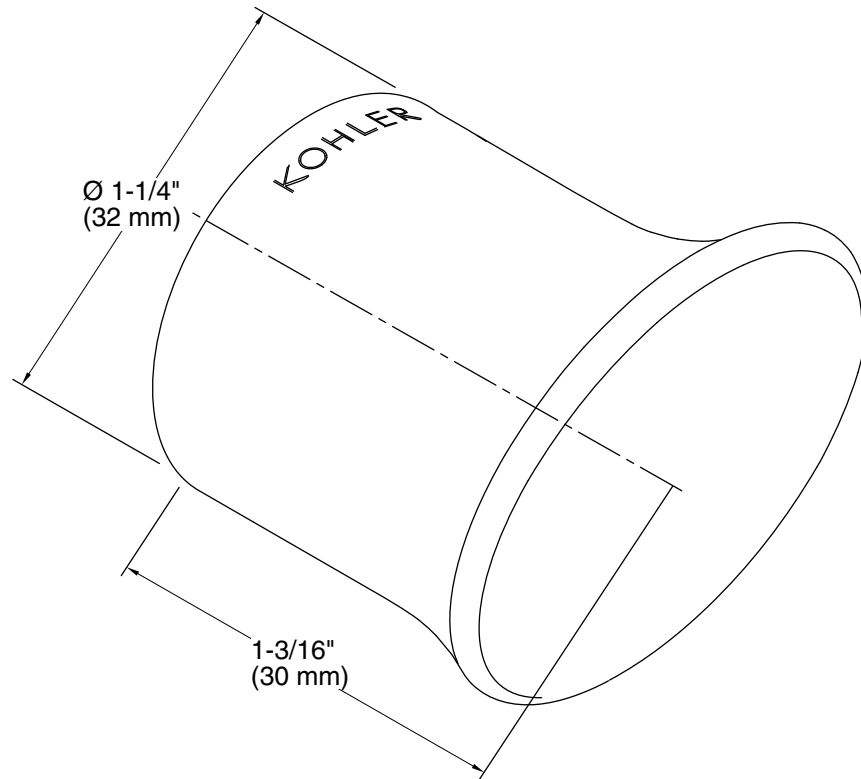

Technical Information

All product dimensions are nominal.

Material: Anodized Aluminum

Notes

Install this product according to the installation guide.

Requires 2x4 backing to be installed.