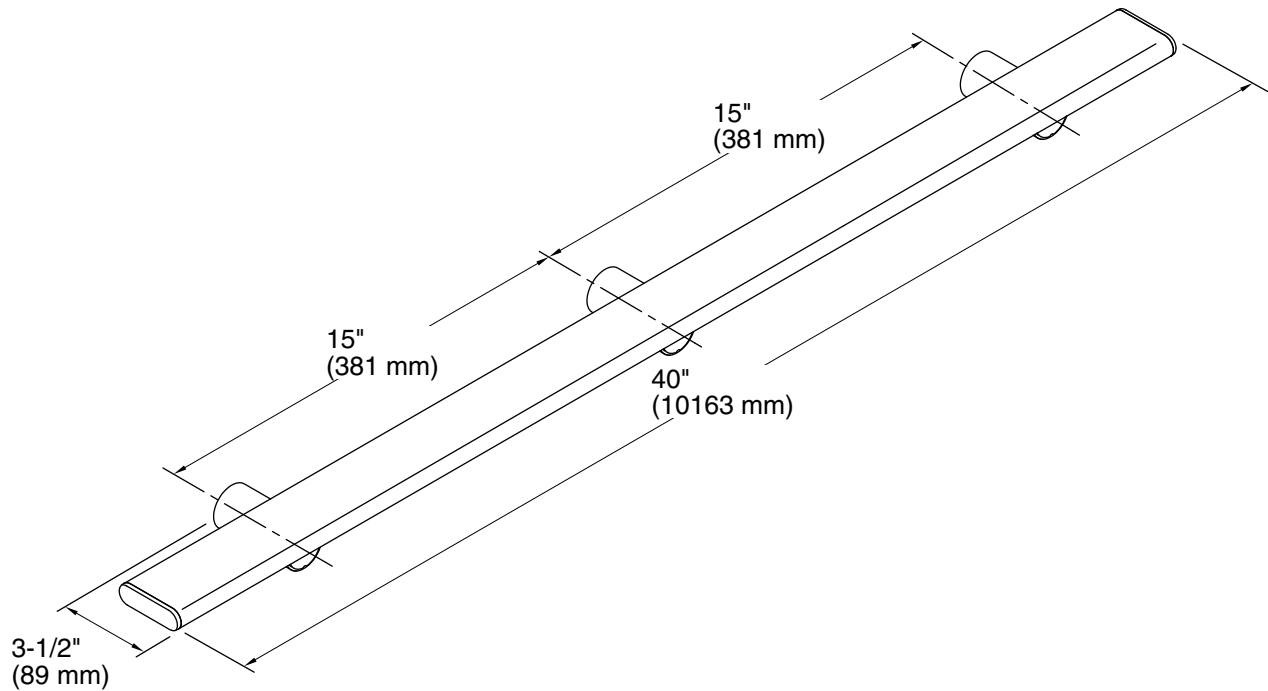

Technical Information

All product dimensions are nominal.

Material: Anodized Aluminum

Notes

Install this product according to the installation guide.

Requires 2x4 backing to be installed.