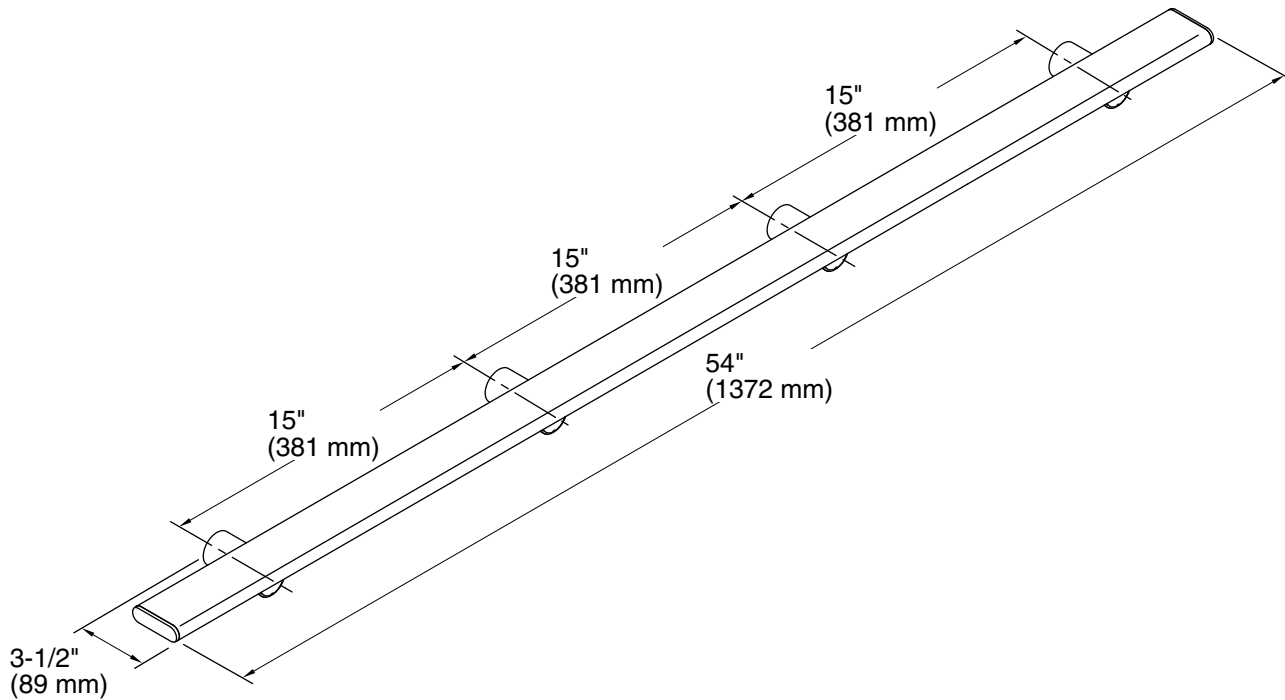

Features

- For use with KOHLER Choreograph wall panels
- Provides a stable point of contact in the shower
- Slim, flat profile doubles as shower storage space
- Provides 300 lbs of support
- Includes installation hardware
- Add optional K-97629 Teak Tray (sold separately) for dedicated product staging space on the barre

Technical Information

All product dimensions are nominal.

Material: Aluminum

Notes

Install this product according to the installation guide.

Requires 2x4 backing to be installed.