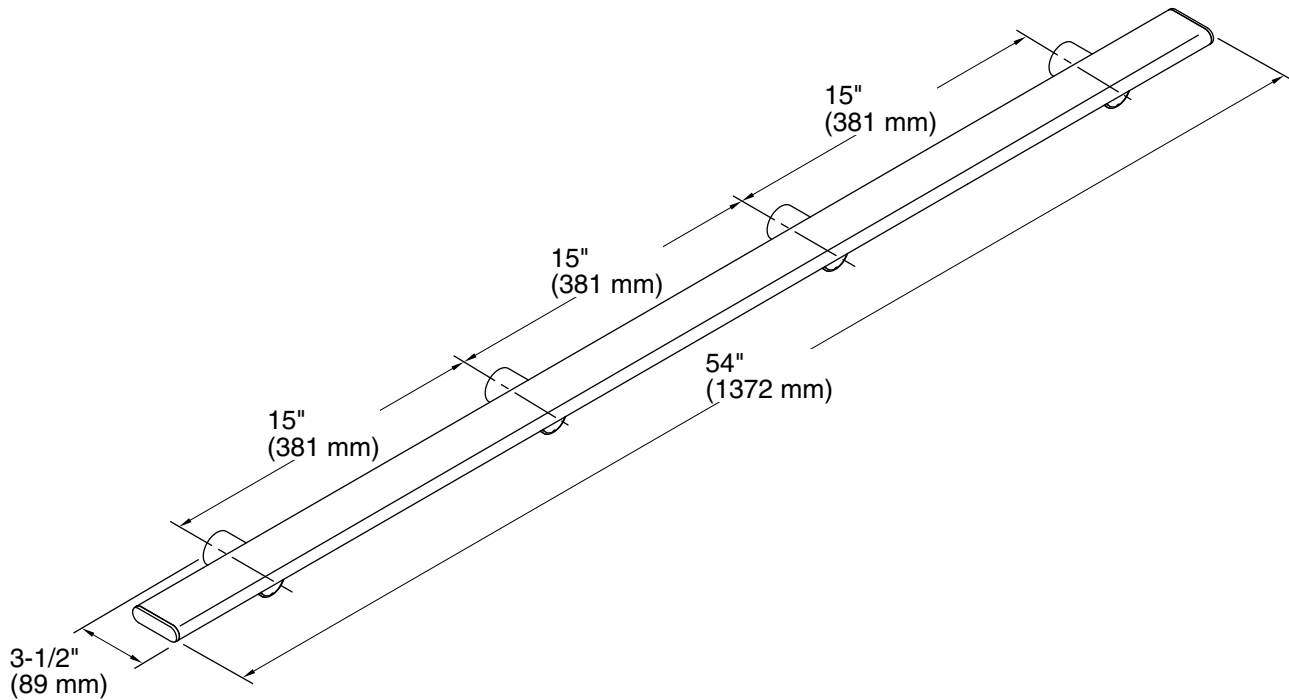

Technical Information

All product dimensions are nominal.

Material: Aluminum

Notes

Install this product according to the installation guide.

Requires 2x4 backing to be installed.