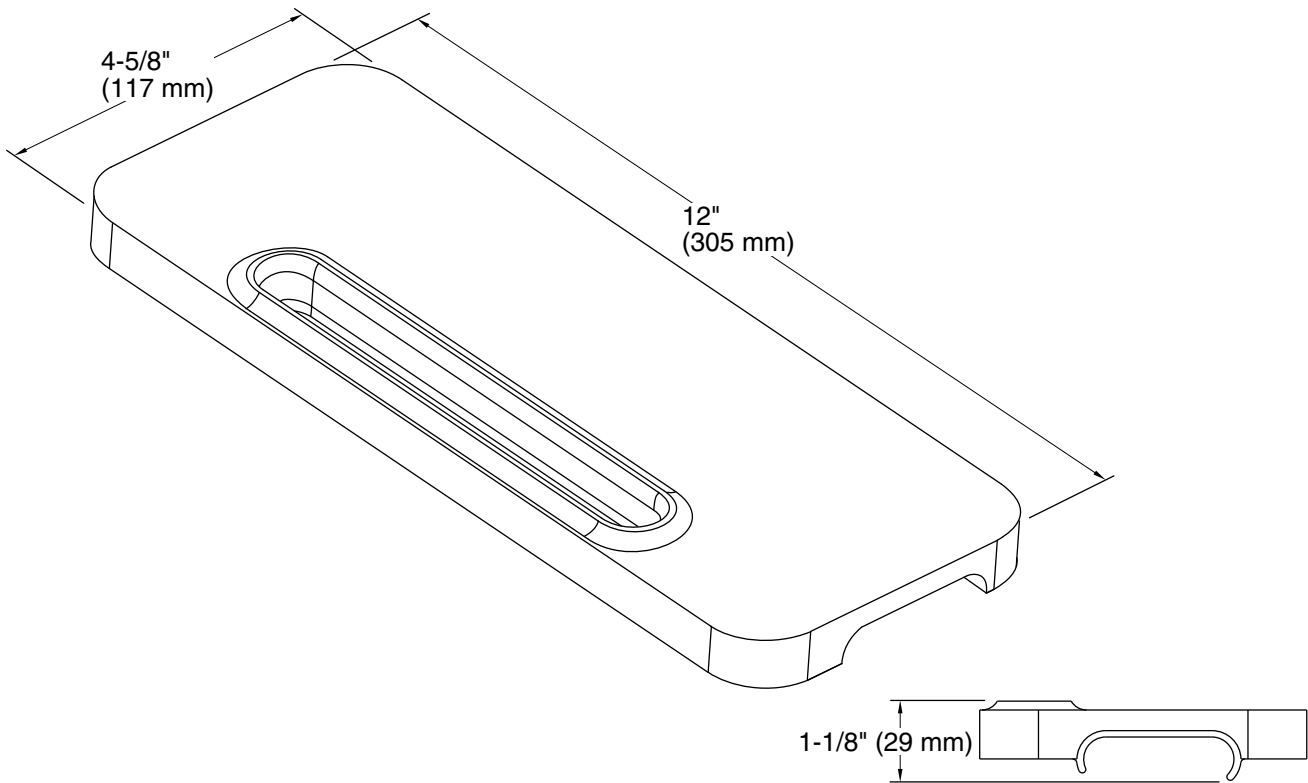

**Choreograph®**  
Teak shower tray  
**K-97629**

**Features**

- For use with KOHLER Choreograph shower barres
- Made of natural teak wood
- Easy snap-on installation

**Codes/Standards**

None Applicable

**KOHLER® Choreograph Shower  
Walls and Accessories Limited  
Warranty**

### Technical Information

All product dimensions are nominal.

Material: Wood

### Notes

Install this product according to the installation guide.

Requires 2x4 backing to be installed.