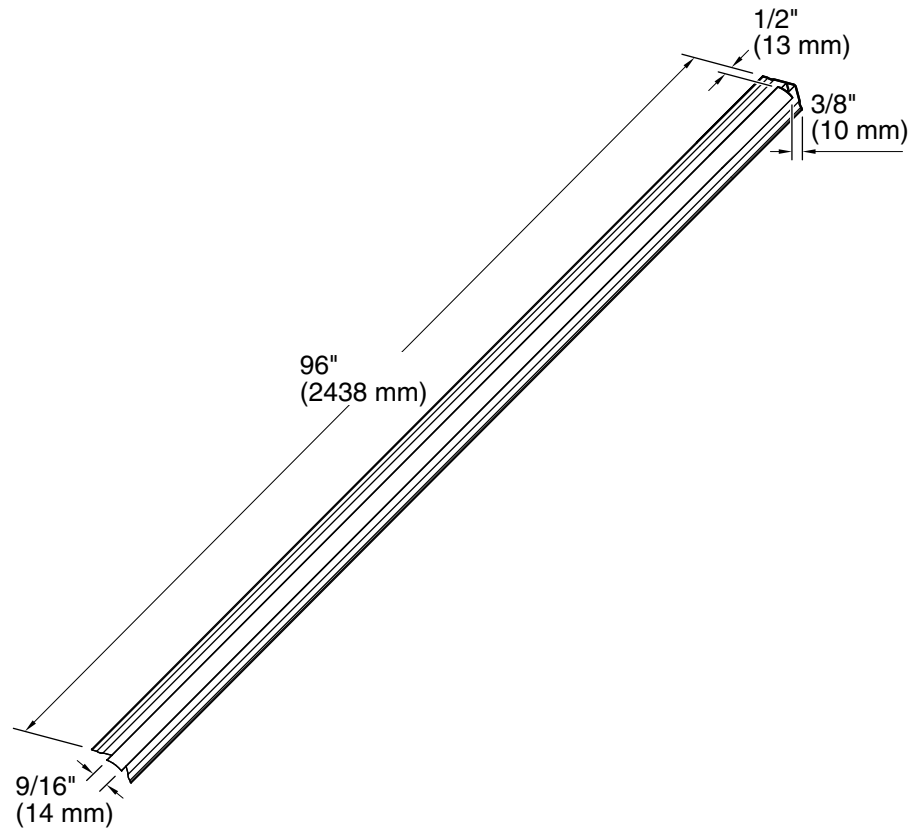

### Features

- For use with KOHLER Choreograph wall panels and accent panels
- Package contains two 96" lengths
- Field trimmable height

## Technical Information

All product dimensions are nominal.

Material: Aluminum