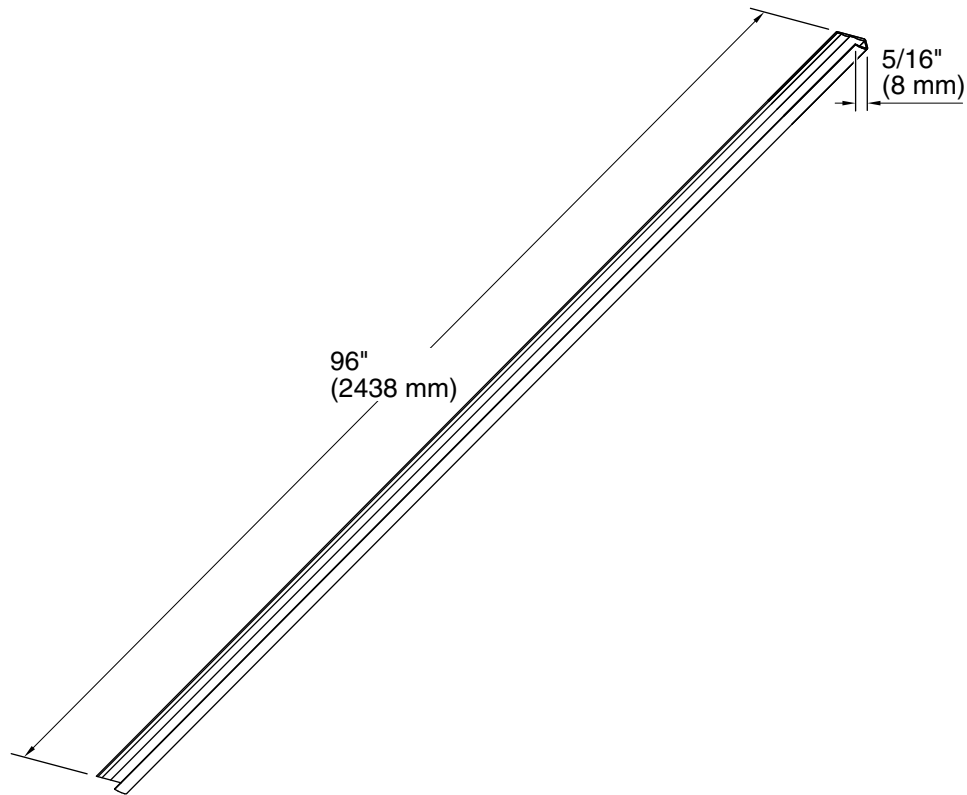

Features

- For use with KOHLER Choreograph wall panels
- Package contains two 96" lengths
- Field trimmable height

Material

- Aluminum

Codes/Standards

None Applicable

KOHLER® Choreograph Shower Walls and Accessories Limited Warranty

Technical Information

All product dimensions are nominal.

Material: Aluminum

Notes

Install this product according to the installation instructions.