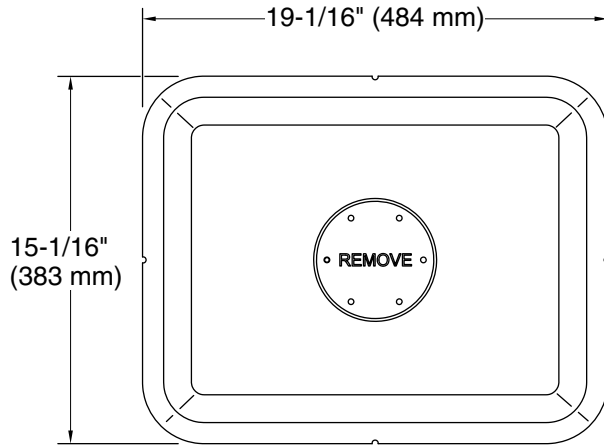

Technical Information

All product dimensions are nominal.

Spout:

Notes

Install this product according to the installation instructions.