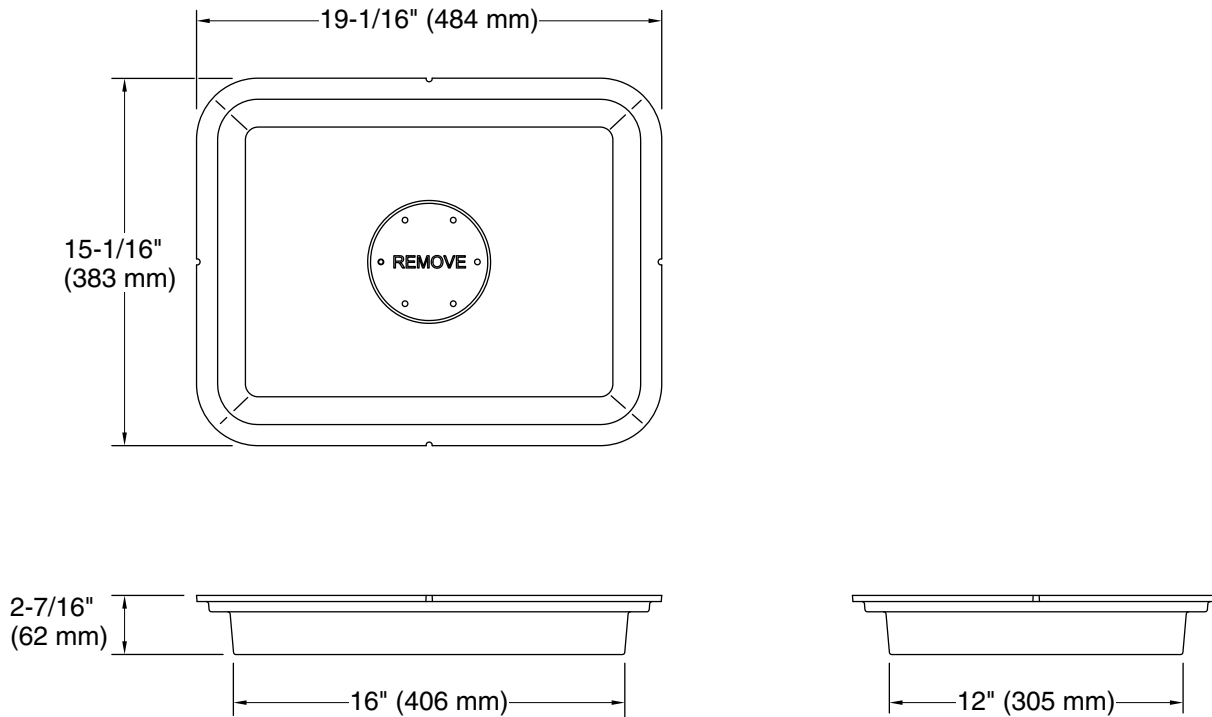

### Technical Information

All product dimensions are nominal.

Drain included: No

**Spout:**

**Handshower:**

Rated maximum flow: 0 gal/min (0 l/min)