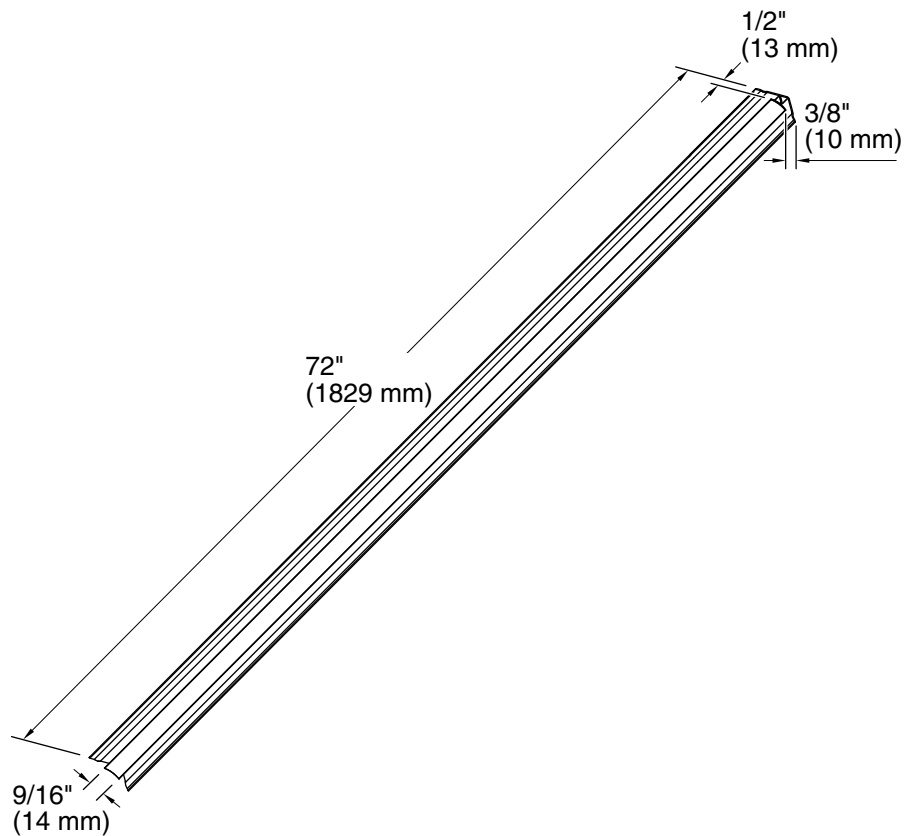

Features

- For use with KOHLER Choreograph wall panels and accent panels
- Package contains two 72" lengths
- Field trimmable height

Material

- Aluminum

Recommended Products/Accessories

K-23723 Faucet cleaner

Color	Code	Description
	SHP	Bright Polished Silver
	0	White
	96	Biscuit
	ABZ	Anodized Dark Bronze
	BNK	Anodized Brushed Nickel

Technical Information

All product dimensions are nominal.

Material: Anodized Aluminum, Aluminum