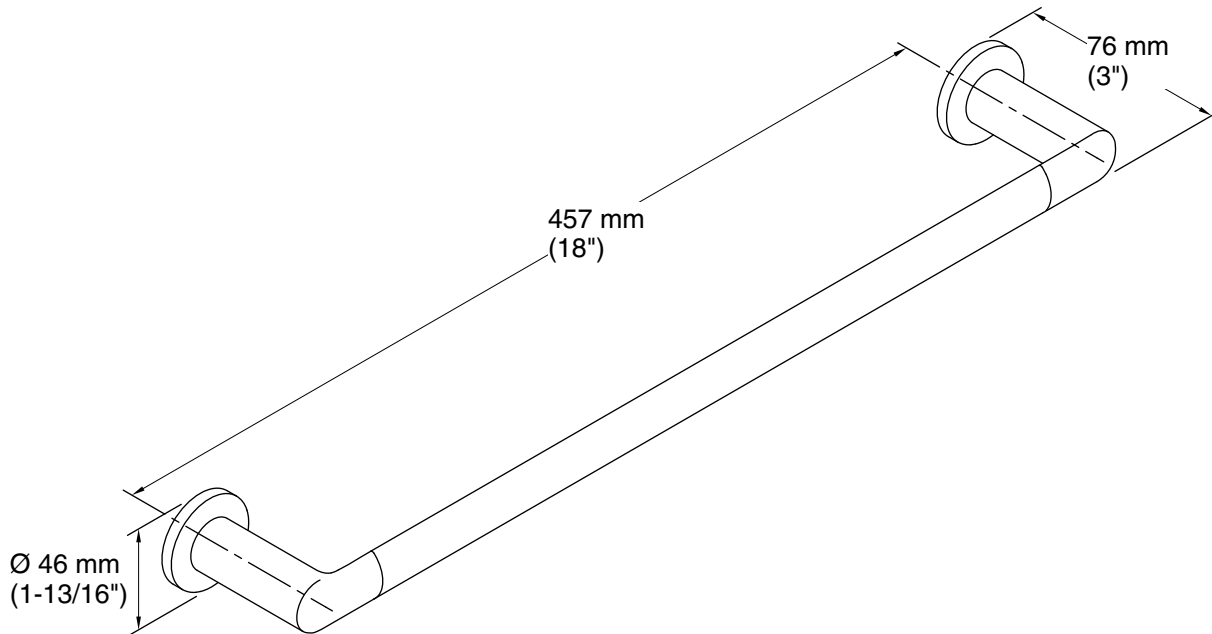

Technical Information

All product dimensions are nominal.

Material: Metal

Notes

Install this product according to the installation instructions.

CAUTION: Risk of personal injury. Do not install these products in any area where they are likely to be used inadvertently as a grab bar or support bar. These products are not designed or intended for use as a grab bar or support bar.