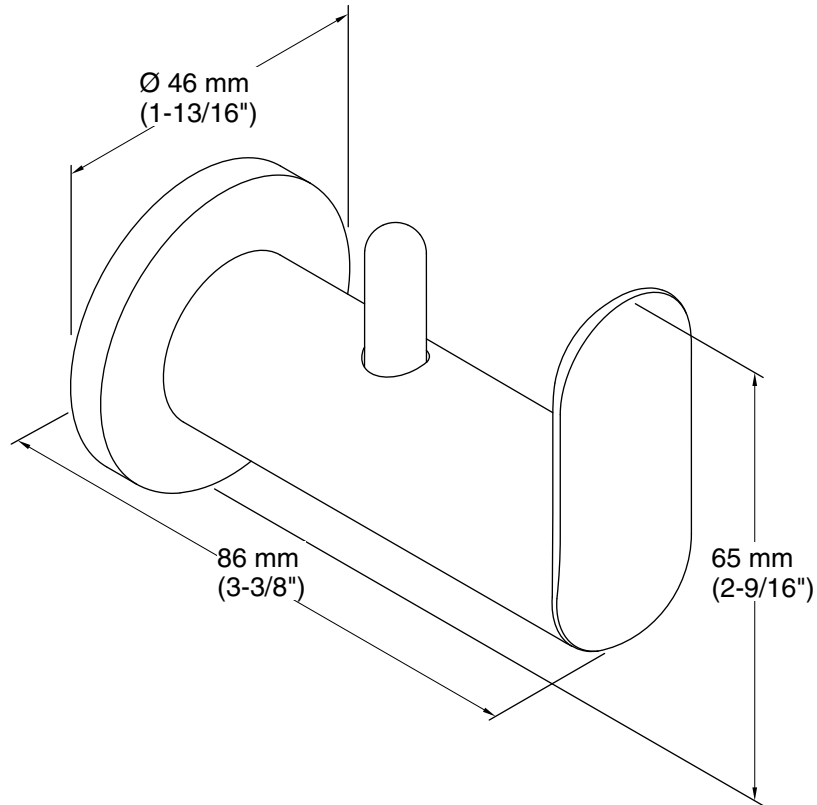

Technical Information

All product dimensions are nominal.

Material: Metal

Notes

Install this product according to the installation instructions.

CAUTION: Risk of personal injury. Do not install these products in any area where they are likely to be used inadvertently as a grab bar or support bar. These products are not designed or intended for use as a grab bar or support bar.