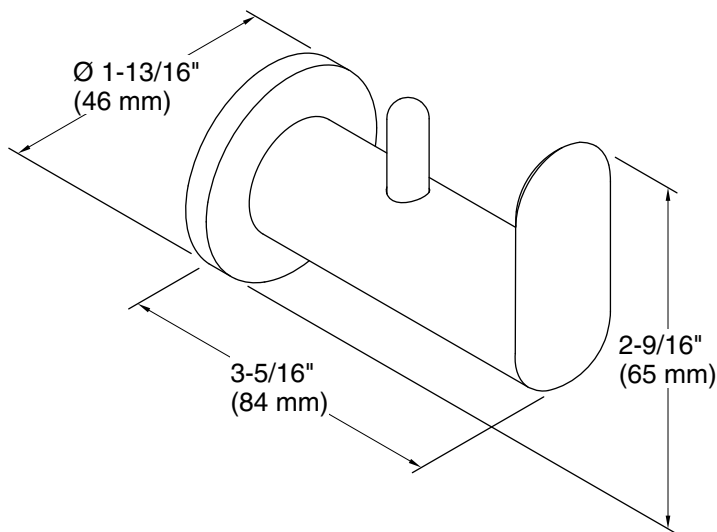

Color	Code	Description
	CP	Polished Chrome
	BN	Vibrant® Brushed Nickel
	BL	Matte Black

Technical Information

All product dimensions are nominal.

Material: Zinc

Notes

Install this product according to the installation instructions.