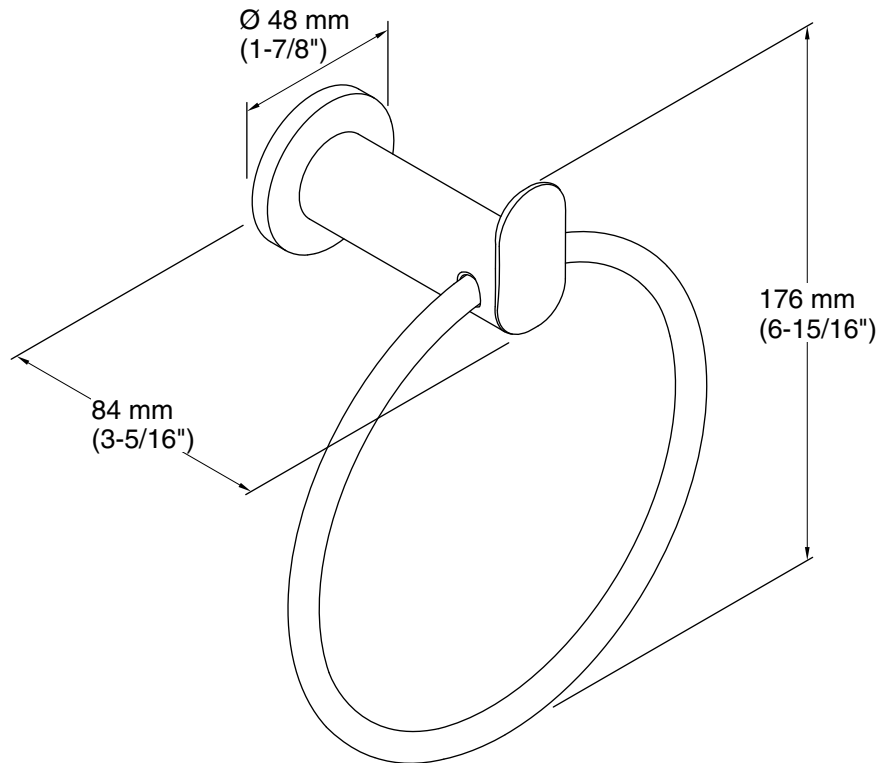

Technical Information

All product dimensions are nominal.

Material: Metal

Notes

Install this product according to the installation instructions.

CAUTION: Risk of personal injury. Do not install these products in any area where they are likely to be used inadvertently as a grab bar or support bar. These products are not designed or intended for use as a grab bar or support bar.