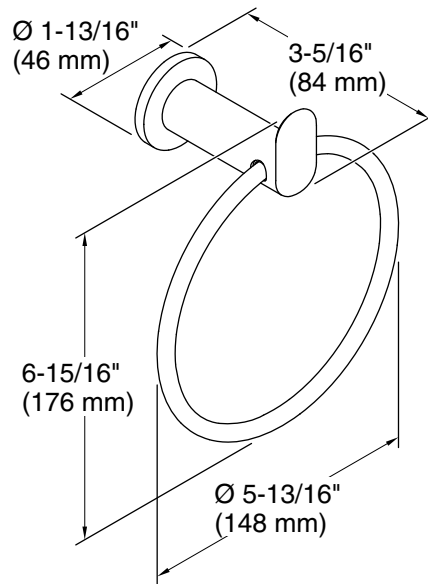

Color	Code	Description
	CP	Polished Chrome
	BN	Vibrant® Brushed Nickel
	BL	Matte Black

Technical Information

All product dimensions are nominal.

Material: Zinc

Notes

Install this product according to the installation instructions.