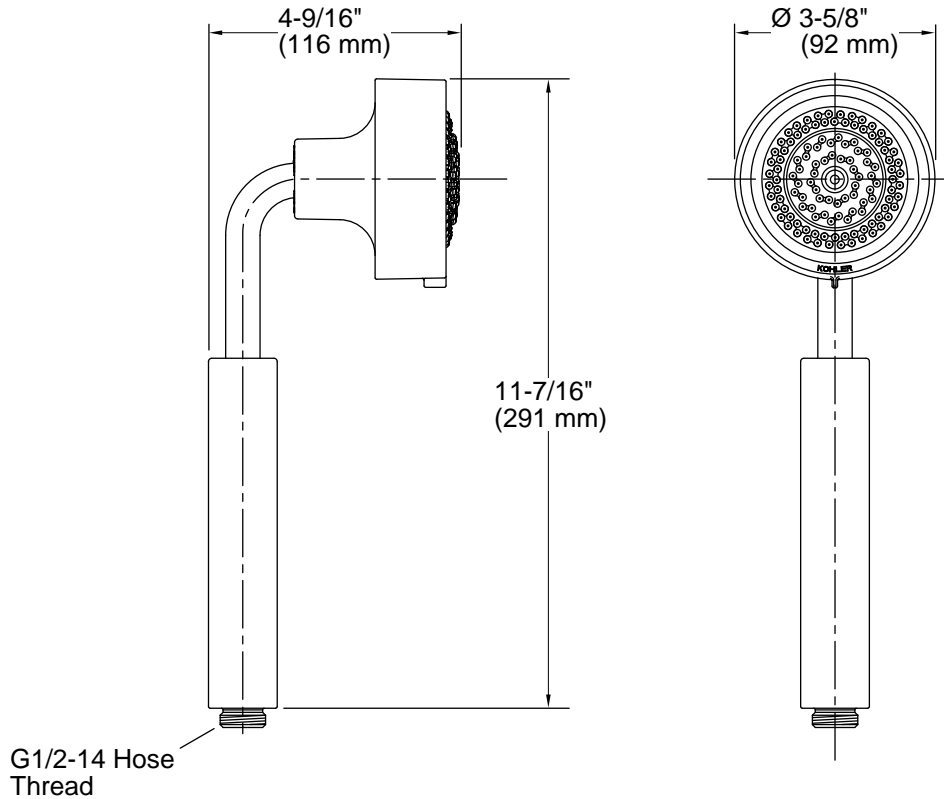

Technical Information

All product dimensions are nominal.

Drain included: No

Handshower:

Rated maximum flow: 1.75 gal/min (6.6 l/min)

Notes

Install this product according to the installation guide.

Plumbing codes require approved backflow prevention devices to be installed in-line to handshowers. Please consult with local plumbing officials.

ADA, OBC, CSA B651 compliant when installed to the specific requirements of these regulations.