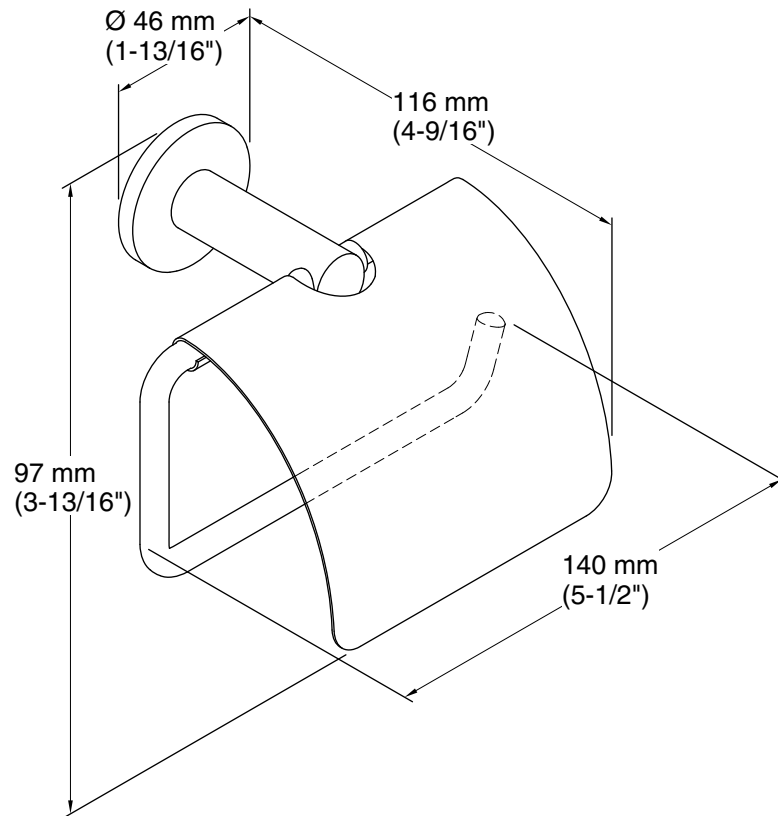

## Features

- Metal construction
- Complete range of faucets, accessories and showering components to coordinate a full bathroom
- Includes installation hardware

### Technical Information

All product dimensions are nominal.

Material: Metal