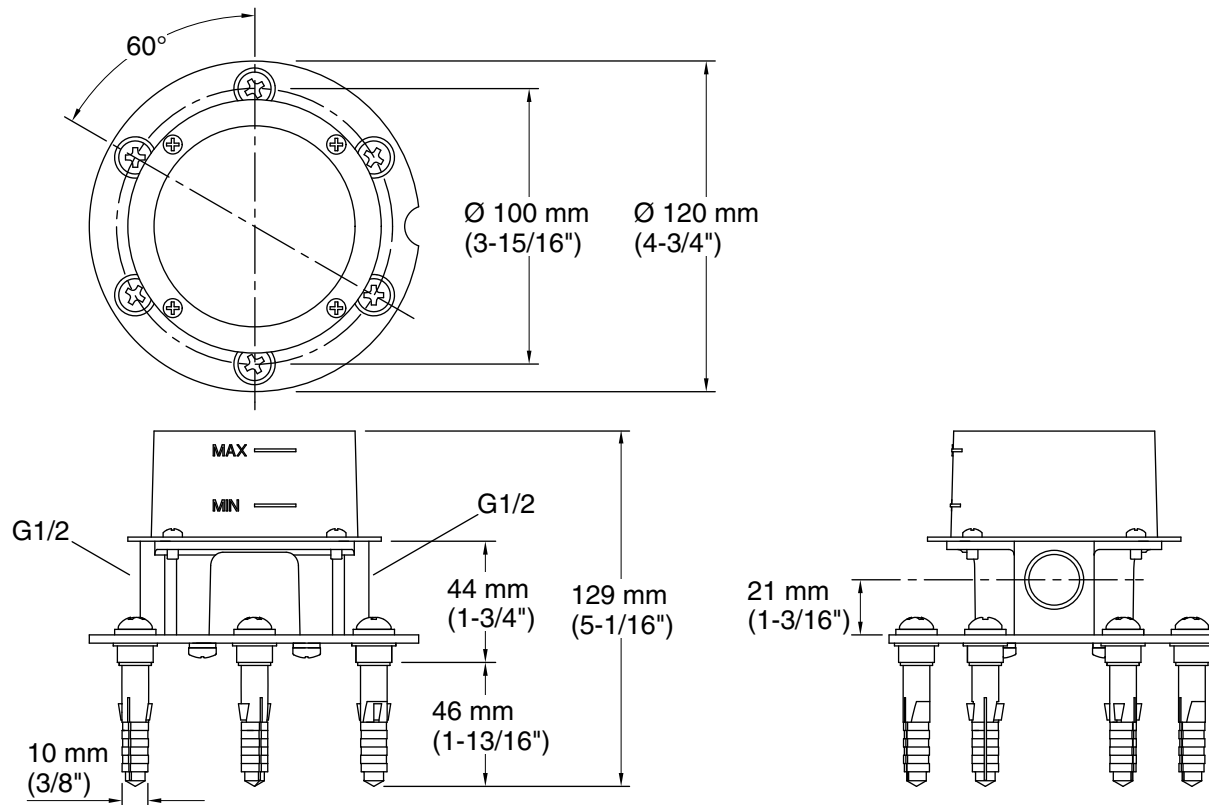

Technical Information

All product dimensions are nominal.

Notes

Install this product according to the installation instructions.