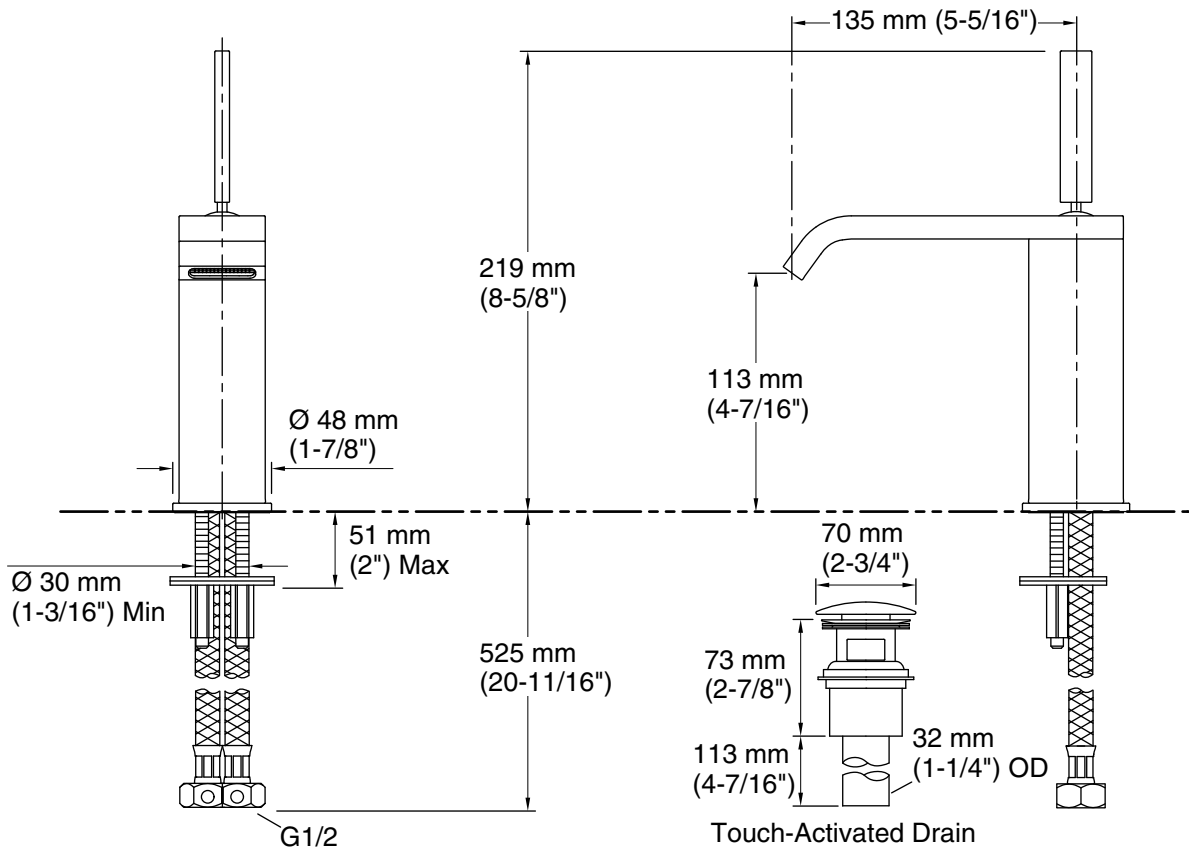

Features

- Lever handles
- Includes handshower
- Includes wall bracket
- Includes valves

Material

- Brass

Installation

- Wall-mount

Codes and Standards vary by country.
Consult your Kohler representative for detailed
information.

Warranty varies by country. See country
website for detailed warranty information.

Technical Information

All product dimensions are nominal.

Notes

Install this product according to the installation instructions.