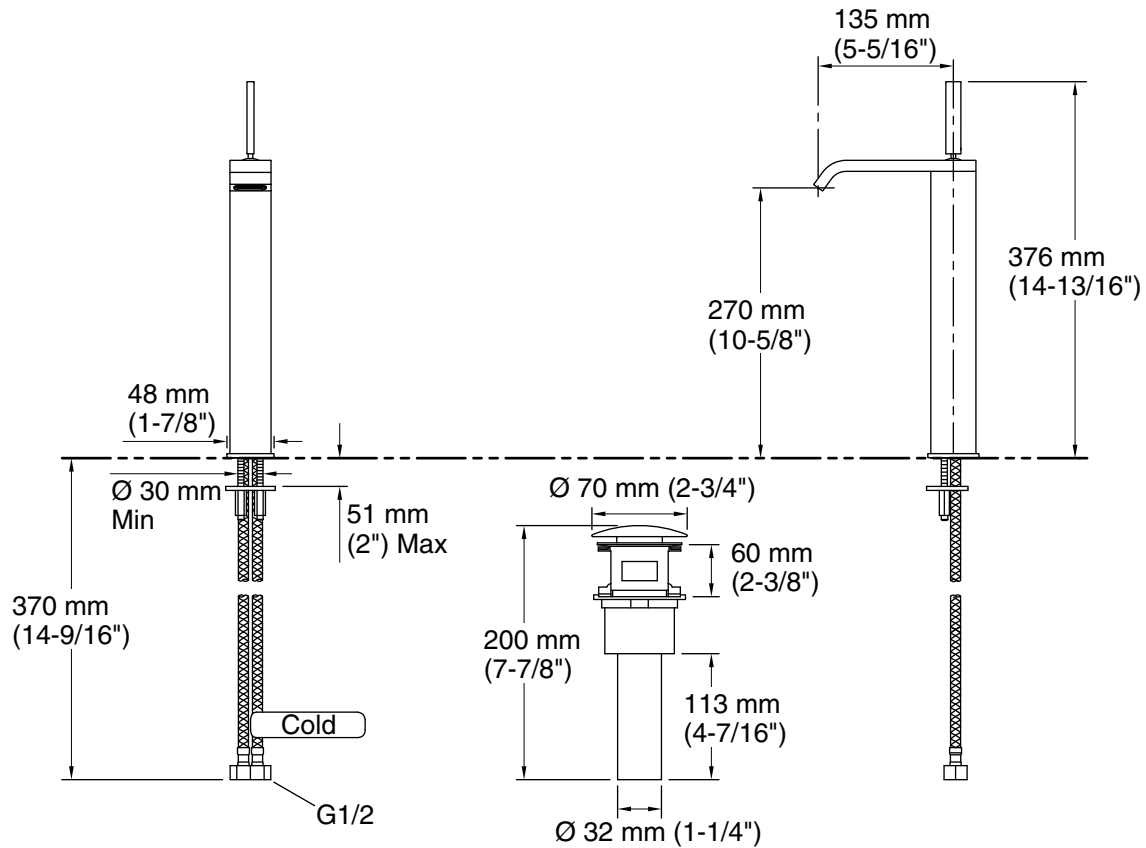

Features

- Joystick handle
- KOHLER ceramic disc valves exceed industry longevity standards for a lifetime of durable performance
- Includes flexible G 1/2 supply hoses for easy installation
- Includes drain

Technical Information

All product dimensions are nominal.