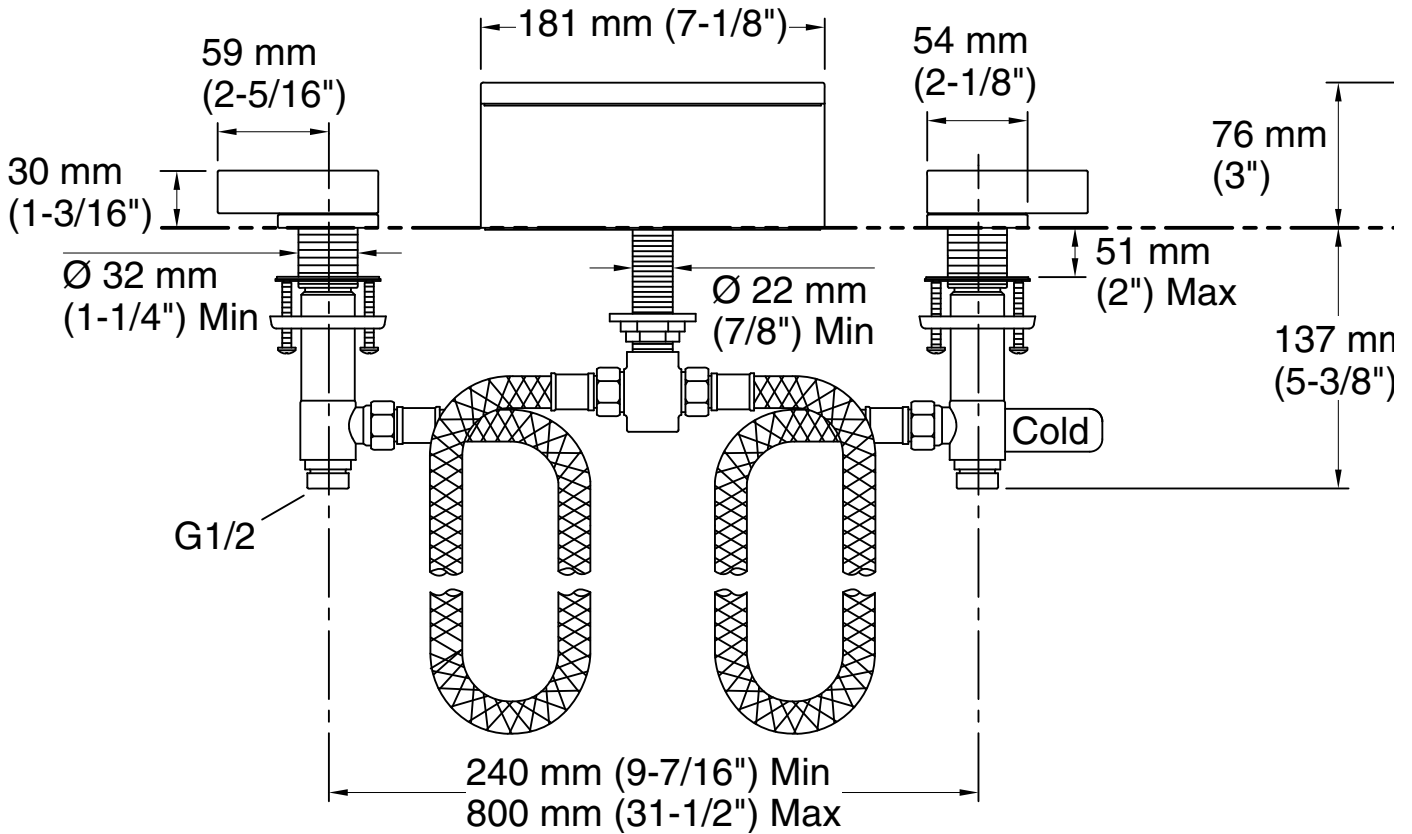

Features

- Lever handles
- KOHLER ceramic disc valves exceed industry longevity standards for a lifetime of durable performance
- Includes flexible G 1/2 supply hoses for easy installation

Material

- Brass
- KOHLER finishes resist corrosion and tarnishing

Technical Information

All product dimensions are nominal.

Notes

Install this product according to the installation instructions.