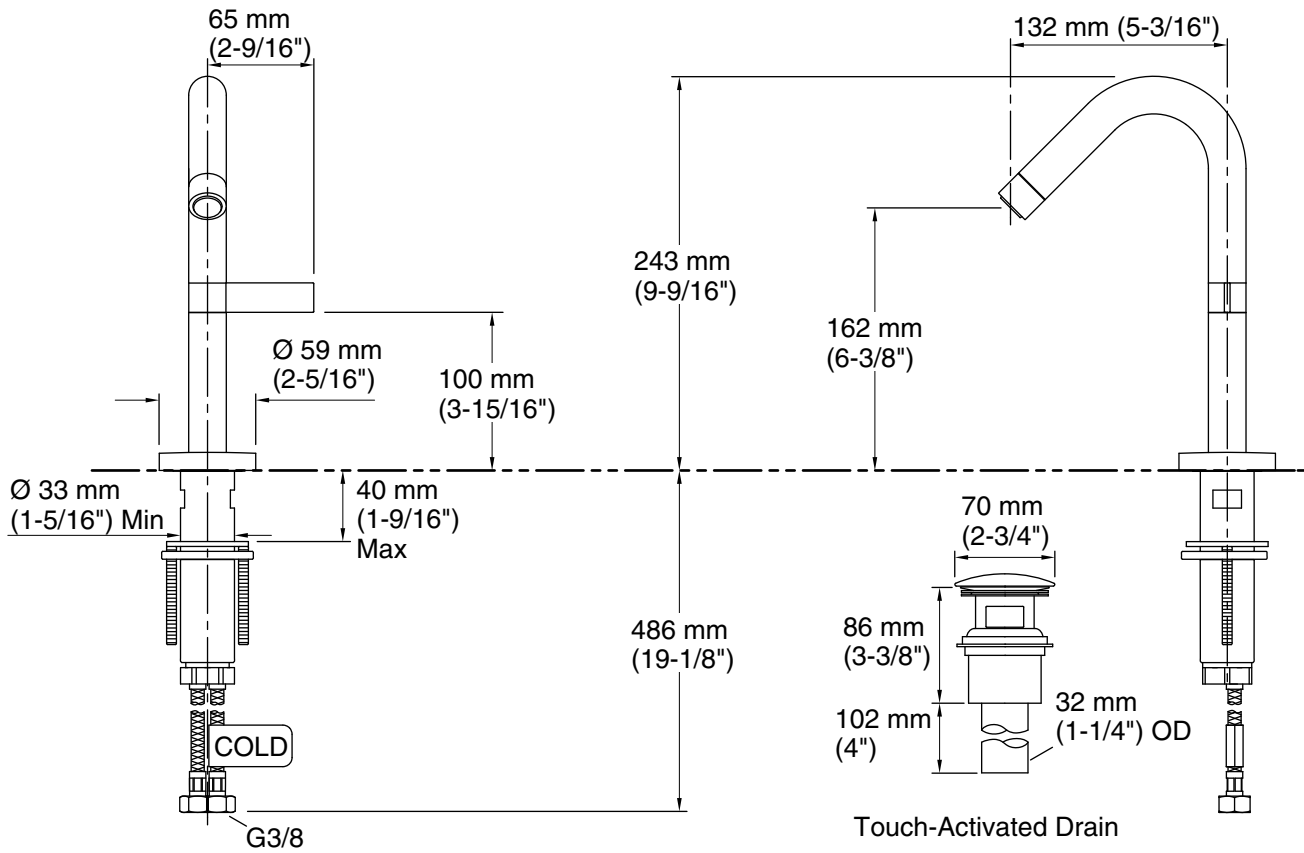

### Features

- Metal construction
- KOHLER ceramic disc valves exceed industry longevity standards for a lifetime of durable performance
- Single hole installation
- Lever handle
- Spout reach 132 mm
- Includes flexible G 1/2 supply hoses for easy installation
- Includes drain

### Technical Information

All product dimensions are nominal.

#### Faucet:

Flow rate: 2.37 gal/min (9 l/min)