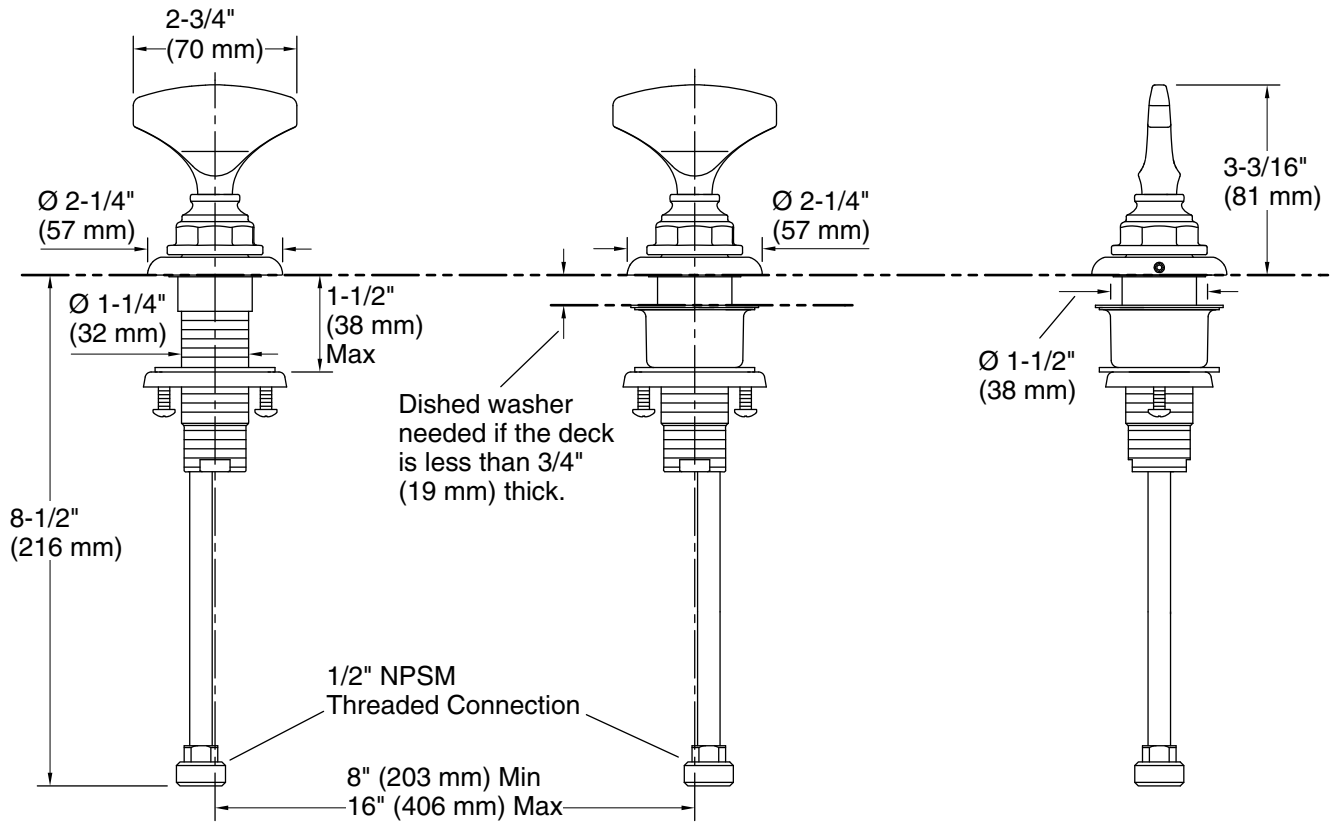

Technical Information

All product dimensions are nominal.

Handshower:

Rated maximum flow: 0 gal/min (0 l/min)

Notes

Install this product according to the installation instructions.

ADA compliant when installed to the specific requirements of these regulations.