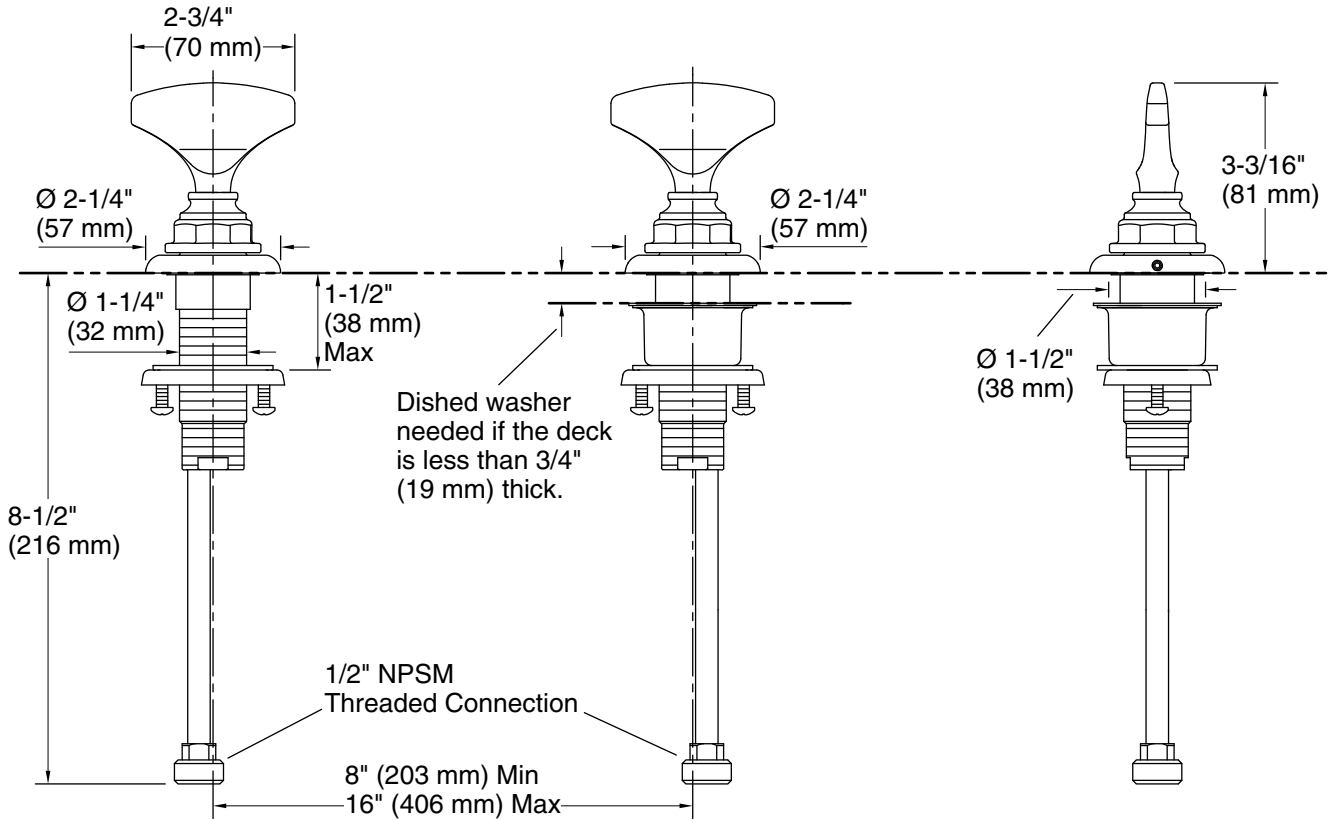

KOHLER Faucets Nero Marquina T-handle bathroom sink faucet handles
Artifacts®
K-98068-6NRO

Technical Information

All product dimensions are nominal.

Spout:

Notes

Install this product according to the installation instructions.

ADA compliant when installed to the specific requirements of these regulations.