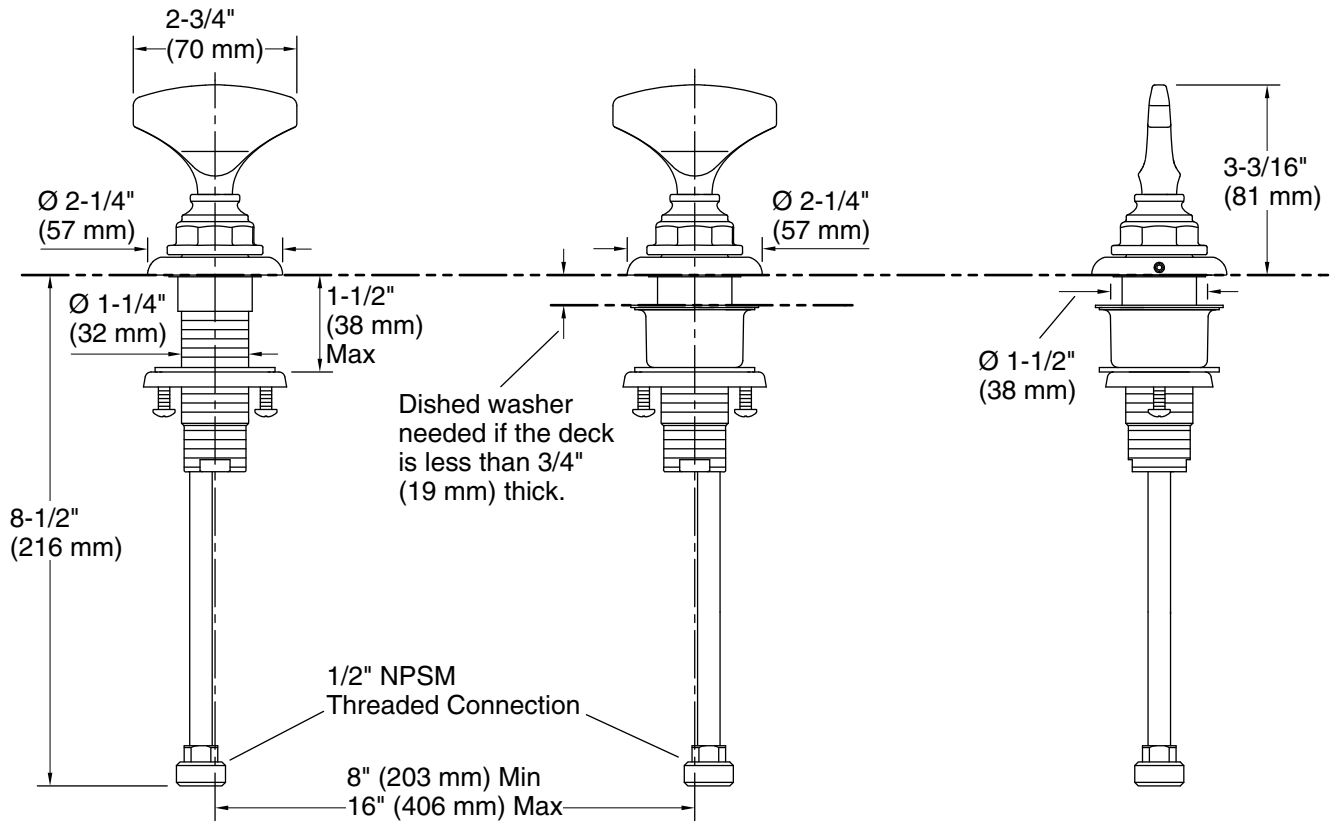

Technical Information

All product dimensions are nominal.

Drain included: No

Handshower:

Rated maximum flow: 0 gal/min (0 l/min)

Notes

Install this product according to the installation instructions.

ADA, OBC, CSA B651 compliant when installed to the specific requirements of these regulations.