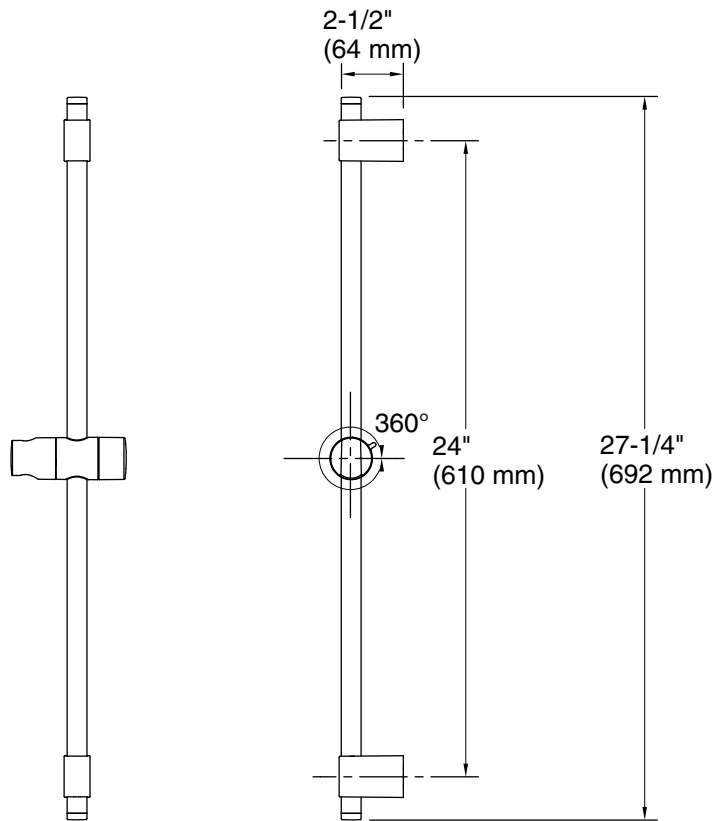

Technical Information

All product dimensions are nominal.

Handshower:

Rated maximum flow: 0 gal/min (0 l/min)

Notes

Install this product according to the installation guide.

Mount the slidebar to stud framing or install backing support.