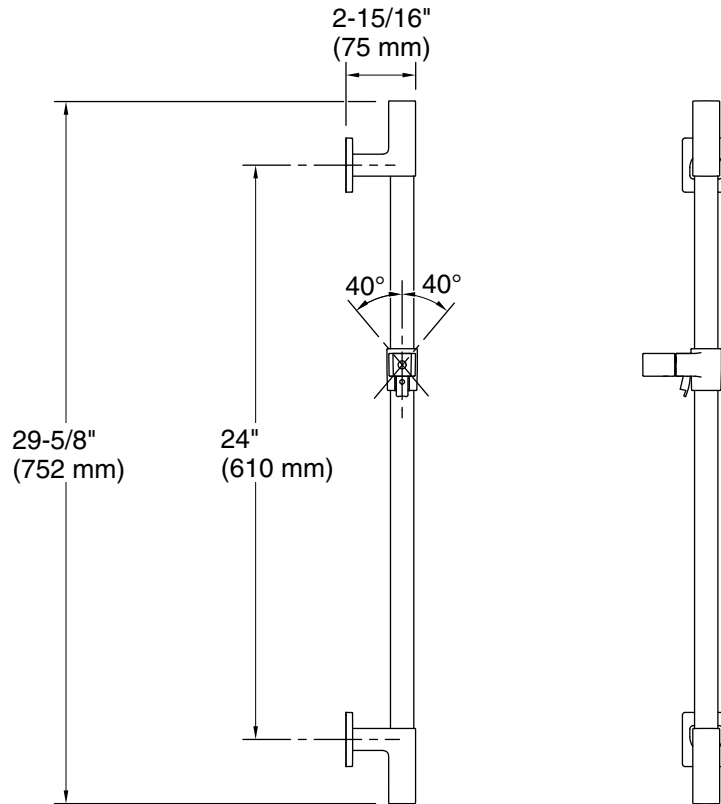

Features

- Adjustable mounting brackets offer installation flexibility
- Adjustable angle of handshower
- Metal construction
- Coordinates with Awaken showerheads, handshowers and showering accessories

Technical Information

All product dimensions are nominal.

Handshower:

Rated maximum flow: 0 gal/min (0 l/min)

Notes

Install this product according to the installation guide.

ADA compliant when installed to the specific requirements of these regulations.