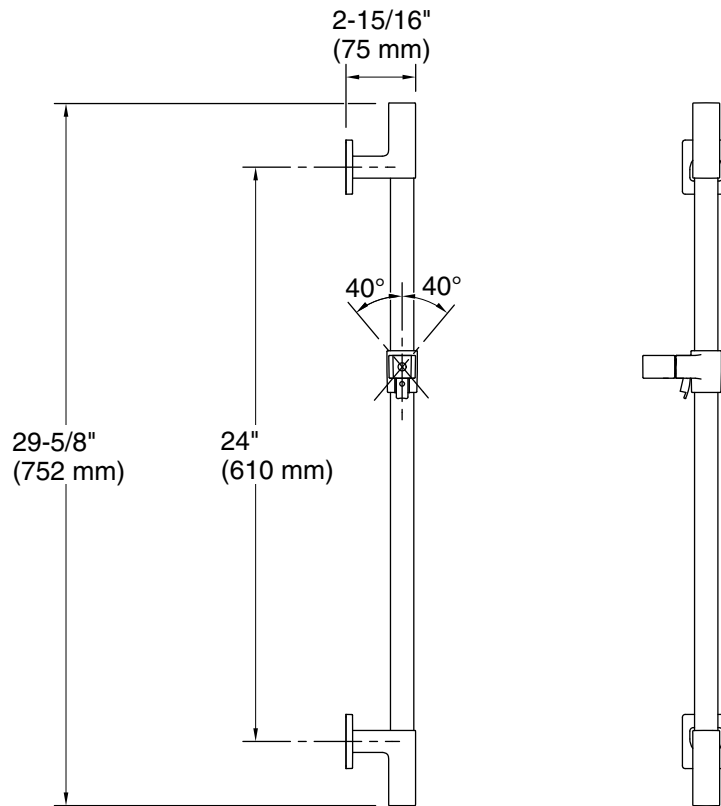

Features

- Adjustable mounting brackets offer installation flexibility
- Adjustable angle of handshower
- Metal construction
- Coordinates with Awaken showerheads, handshowers and showering accessories

Technical Information

All product dimensions are nominal.

Notes

Install this product according to the installation guide.

ADA compliant when installed to the specific requirements of these regulations.