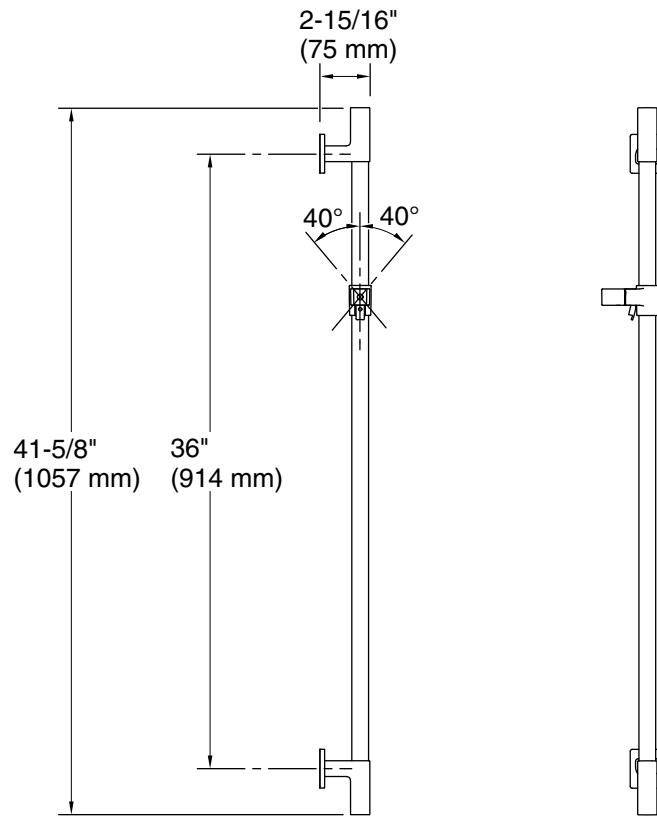

Features

- Adjustable mounting brackets offer installation flexibility
- Adjustable angle of handshower
- Metal construction
- Coordinates with Awaken showerheads, handshowers and showering accessories

Color	Code	Description
	CP	Polished Chrome
	BN	Vibrant® Brushed Nickel
	BL	Matte Black
	2MB	Vibrant® Brushed Moderne Brass

Technical Information

All product dimensions are nominal.

Handshower:

Rated maximum flow: 0 gal/min (0 l/min)