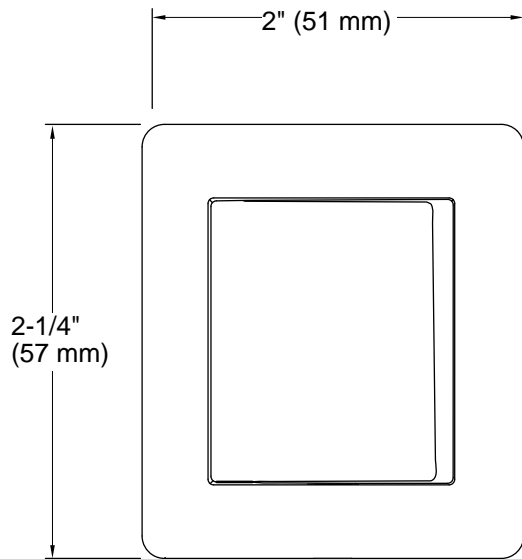

Technical Information

All product dimensions are nominal.

Material: Metal

Notes

Install this product according to the installation guide.