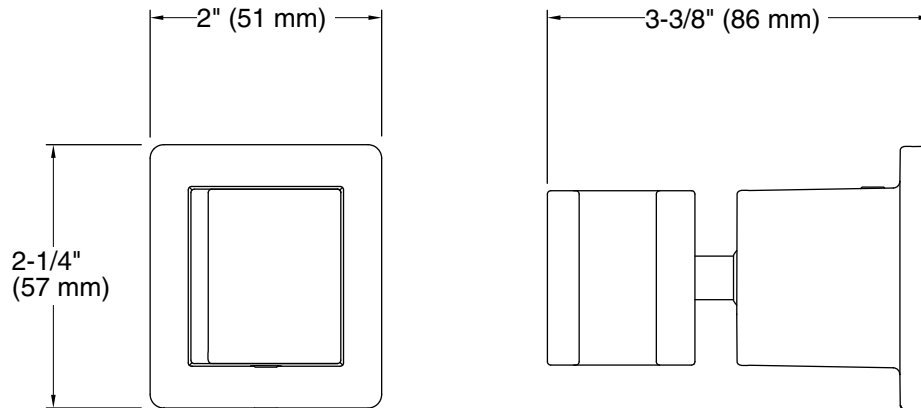

Awaken®

Adjustable Wall-Mount Handshower Bracket

K-98348

Features

- Handshower holder pivots and rotates to position handshower at desired angle
- Ball joint offers smooth, wide-range movement
- Unique side opening for handshower can be positioned for right- or left-side use
- Coordinates with other products in the Awaken collection
- Metal construction

8-26-2024 22:18 - US/CA

THE BOLD LOOK
OF **KOHLER**®

Technical Information

All product dimensions are nominal.

Material: Metal

Notes

Install this product according to the installation guide.