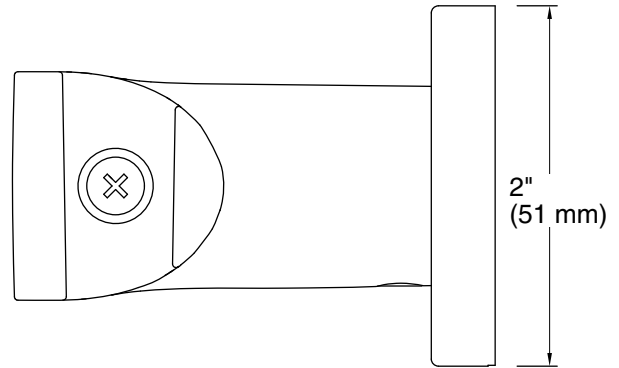

Technical Information

All product dimensions are nominal.

Material: Brass

Notes

Install this product according to the installation guide.