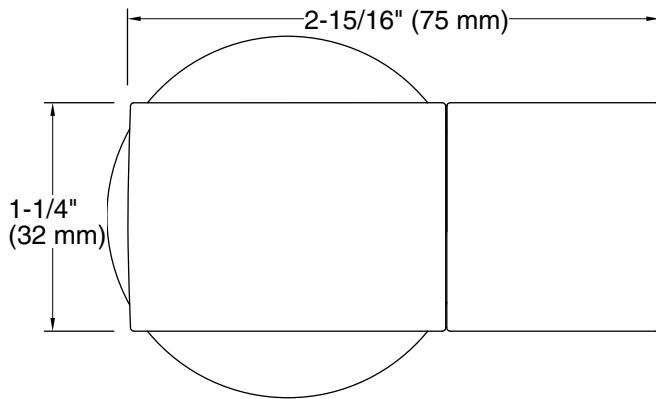

Technical Information

All product dimensions are nominal.

Material: Brass

Notes

Install this product according to the installation guide.