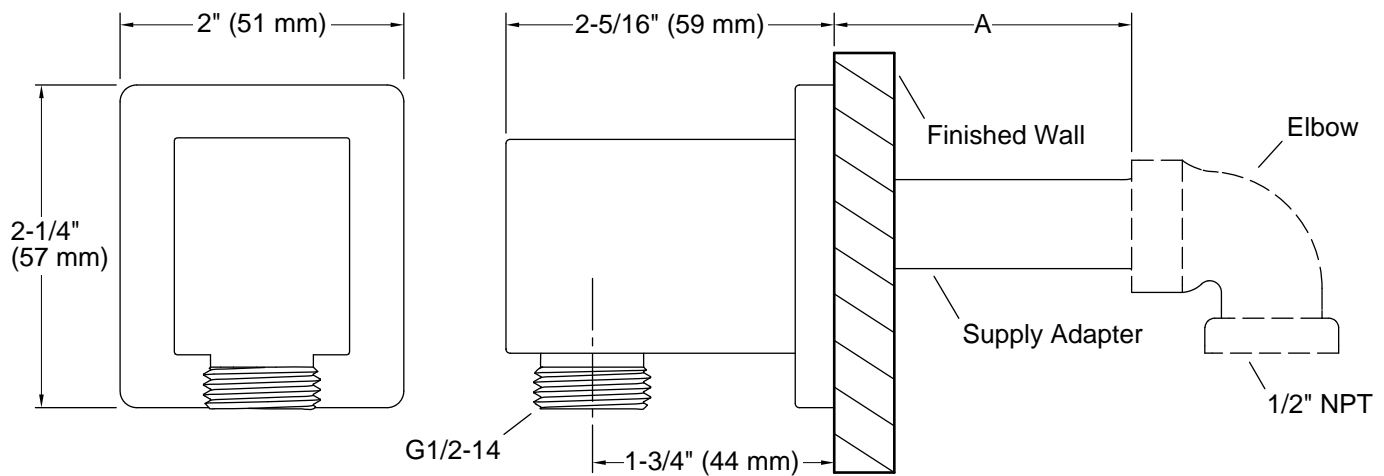

*Sold Separately

Technical Information

All product dimensions are nominal.

Spout:

Handshower:

Rated maximum flow: 0 gal/min (0 l/min)

Notes

Install this product according to the installation guide.