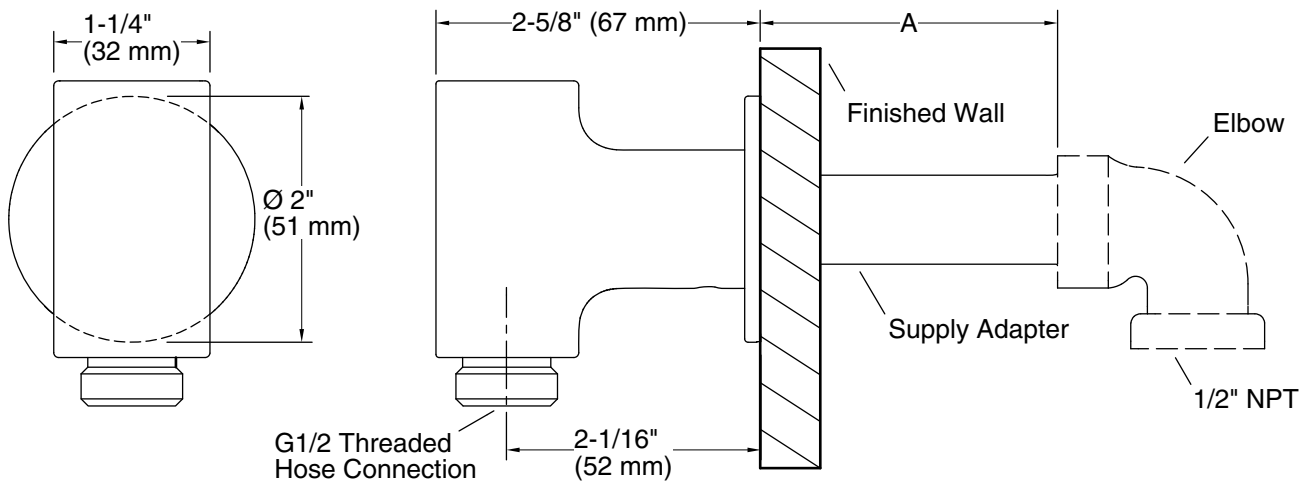

Supply Adapter	A
1218069 (included)	1-13/16" – 2-5/16" (46 mm – 59 mm)
1229031*	0 – 1/2" (0 – 13 mm)
1247986*	5/16" – 13/16" (8 mm – 21 mm)
1247985*	13/16" – 1-5/16" (21 mm – 33 mm)
1247984*	1-5/16" – 1-13/16" (33 mm – 46 mm)
1218070*	2-5/16" – 2-13/16" (59 mm – 71 mm)
1218071*	2-13/16" – 3-5/16" (71 mm – 84 mm)

*Sold Separately

Technical Information

All product dimensions are nominal.

Drain included: No

Handshower:

Rated maximum flow: 0 gal/min (0 l/min)

Notes

Install this product according to the installation guide.

If dimension "A" is between 1-13/16" (46 mm) and 2-5/16" (59 mm) use the included supply adapter. For the other dimensions, order the appropriate supply adapter.