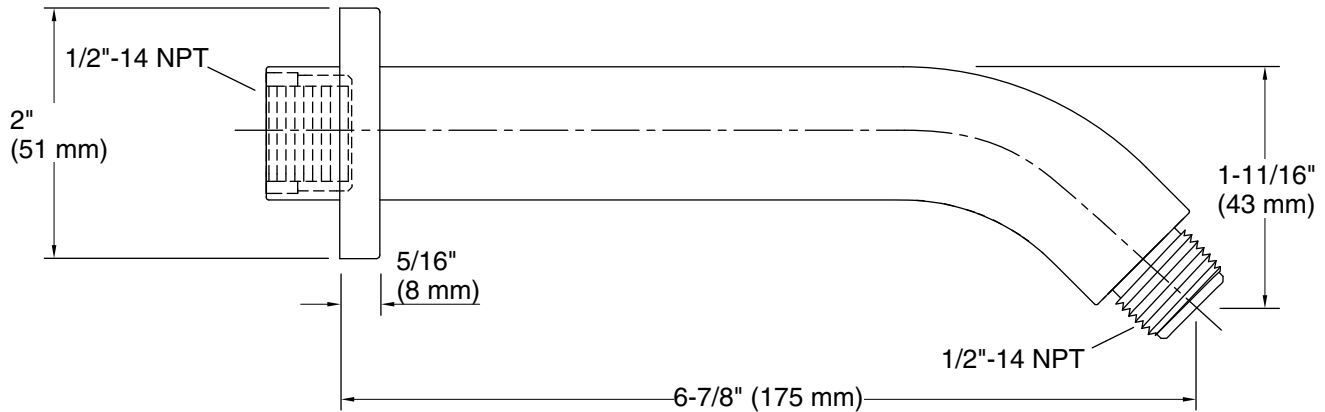

## Features

- 1/2" NPT connection
- For use with any KOHLER showerhead (sold separately)
- Includes flange

### Technical Information

All product dimensions are nominal.