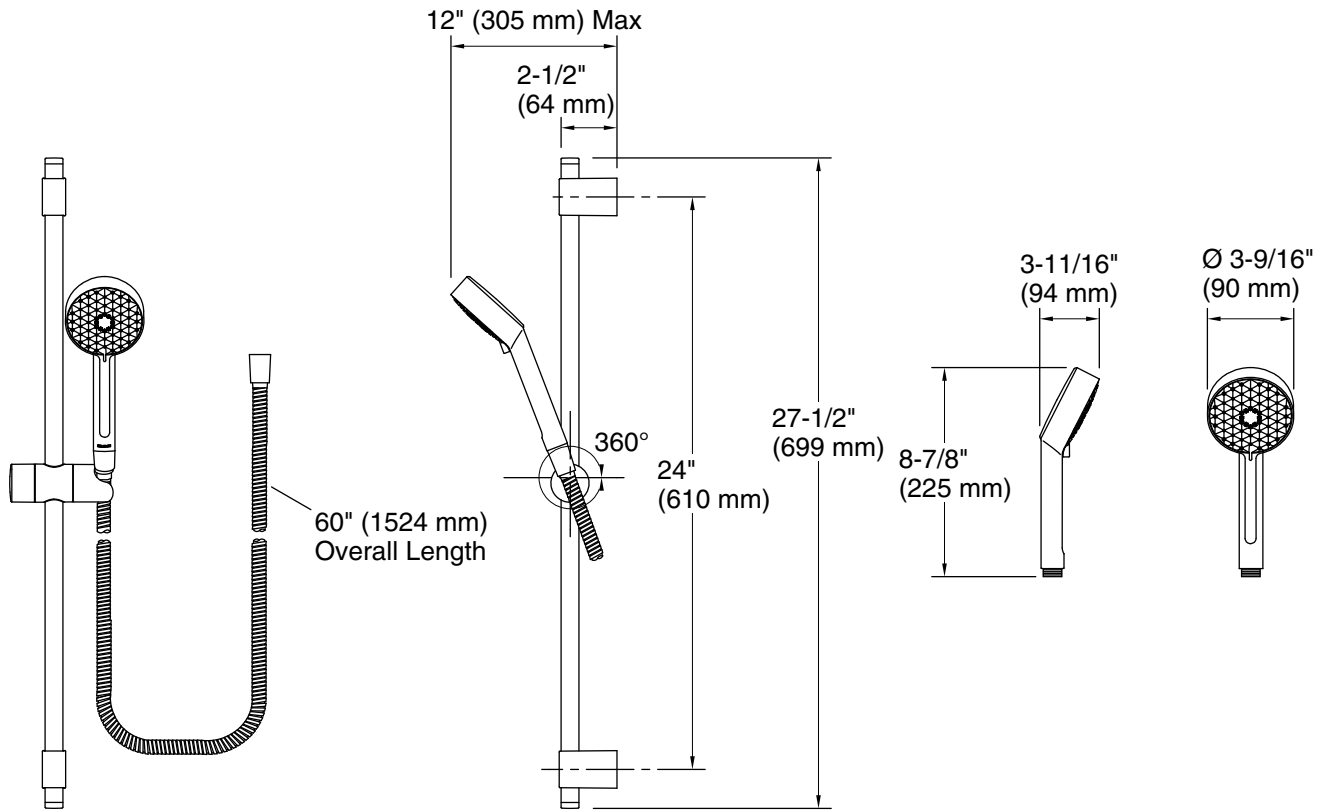

Technical Information

All product dimensions are nominal.

Handshower rated max flow: 2 gal/min (7.6 l/min)

Notes

Install this product according to the installation guide.

Mount the sidebar to stud framing or install backing support. For tile or other solid finish surfaces: Pre-drill mounting holes through surface material only; do not drill into the stud. For drywall surface: No pre-drill is required.

NOTE: The mounting brackets can be adjusted to align with existing holes for retrofit installations.

OBC compliant when installed to the specific requirements of these regulations.