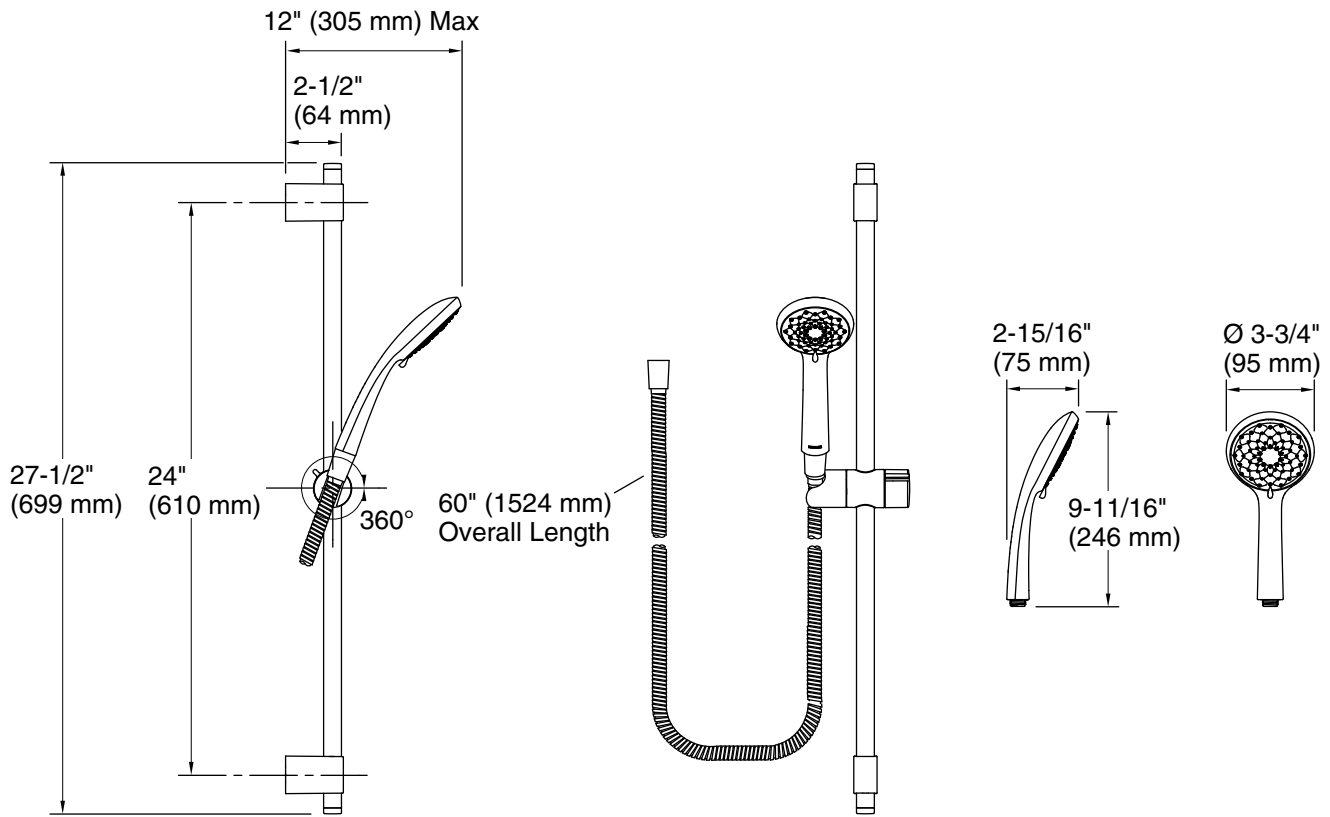

Technical Information

All product dimensions are nominal.

Handshower rated max flow: 2 gal/min (7.6 l/min)

Notes

Install this product according to the installation guide.

Mount the sidebar to stud framing or install backing support. For tile or other solid finish surfaces: Pre-drill mounting holes through surface material only; do not drill into the stud. For drywall surface: No pre-drill is required.

NOTE: The mounting brackets can be adjusted to align with existing holes for retrofit installations.

OBC compliant when installed to the specific requirements of these regulations.