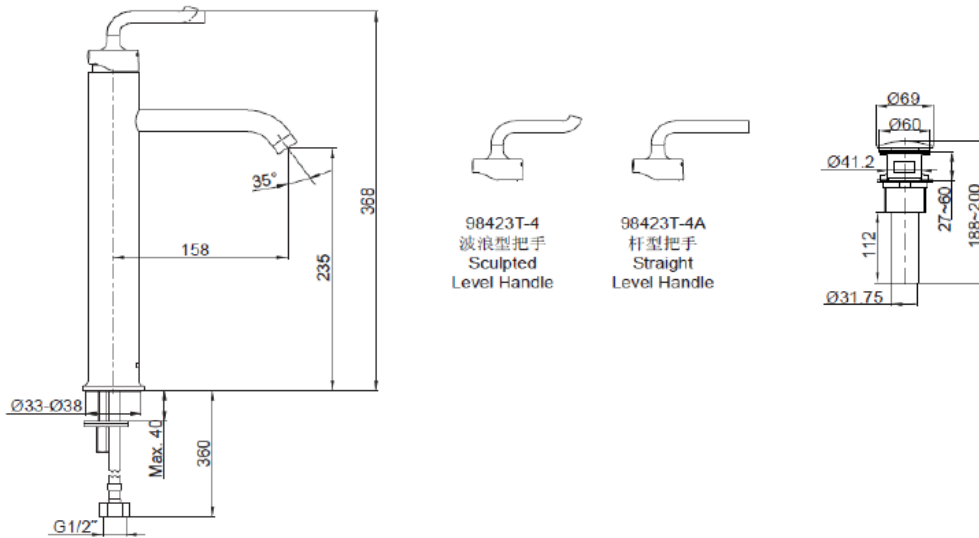

Product Specification:

Model	Spout		Handle	Includes	Finish	NOTE
	Reach	Height				
K-98423T-4	158mm	235mm	Smile lever	Spout, handle, aerator, valve, drain kit, supplies, connection assy.	CP RGD	Deck-mount drain kit is available but needs to be matched with special model.
K-98423T-4A			Straight Lever			

#Reach: the distance between the spout and the center of faucet opening hole.

Product Dimension:

K-98423T-4/4A

Please note that the above information are subject to change without notice.