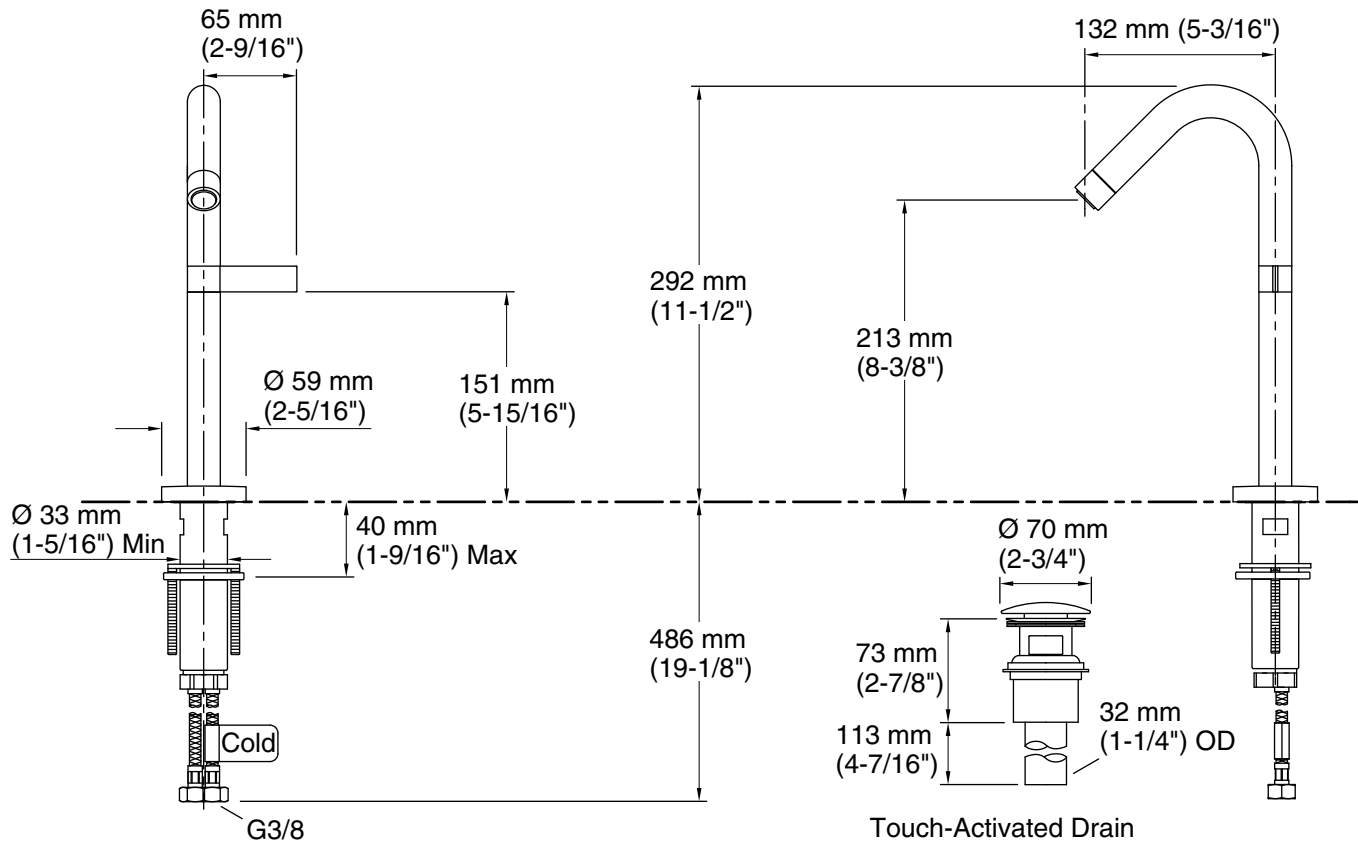

Technical Information

All product dimensions are nominal.

Faucet:

Flow rate: 2.37 gal/min (9 l/min)

Notes

Install this product according to the installation instructions.