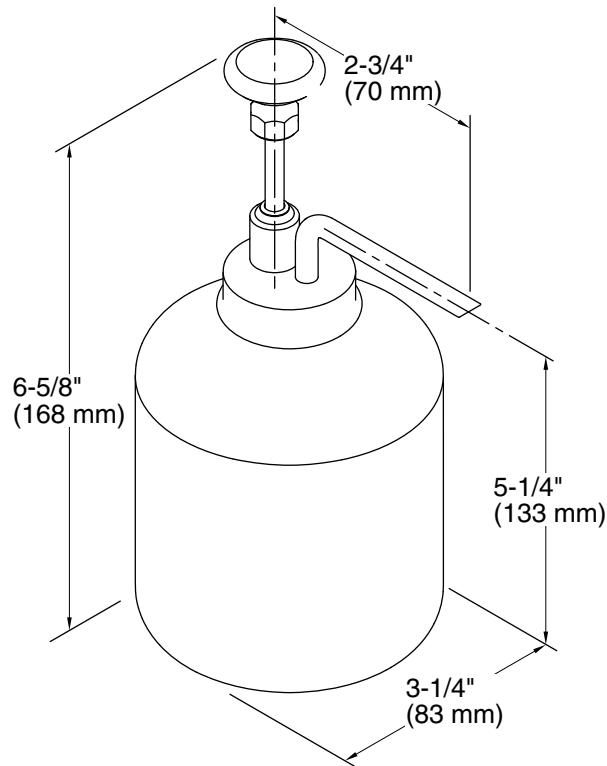

Color	Code	Description
	CP	Polished Chrome
	SN	Vibrant® Polished Nickel
	BN	Vibrant® Brushed Nickel
	BV	Vibrant® Brushed Bronze
	2MB	Vibrant® Brushed Moderne Brass

Technical Information

All product dimensions are nominal.